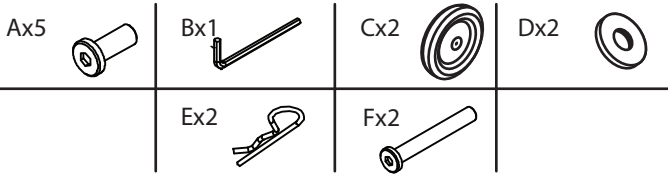

Step 2

Schneider Saddlery

8255 E. Washington Street | Chagrin Falls, OH 44023

SSTACK.COM

ASSEMBLY INSTRUCTIONS

#41379 Easy-Up[®] Pro Series 3 Tier Saddle Rack on Wheels

! To assemble, check to ensure that all necessary parts are included. Please follow the assembly instructions carefully.