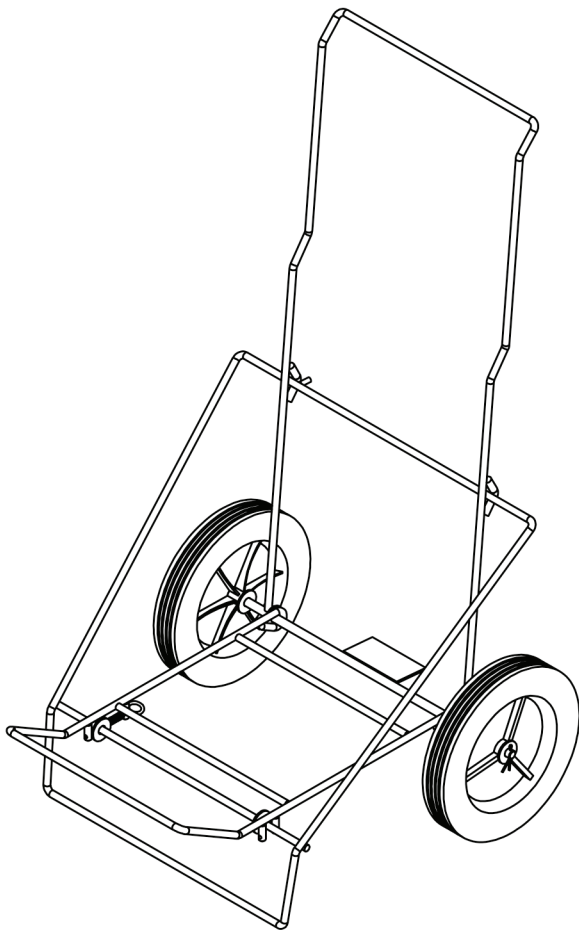

## ASSEMBLY INSTRUCTIONS

### #04416 Easy-Up<sup>®</sup> Fold Up Manure Dolly

**!** To assemble, check to ensure that all necessary parts are included. Please follow the assembly instructions carefully.

#### Step 1

Pull out the bolt and lower the chassis to the opening.