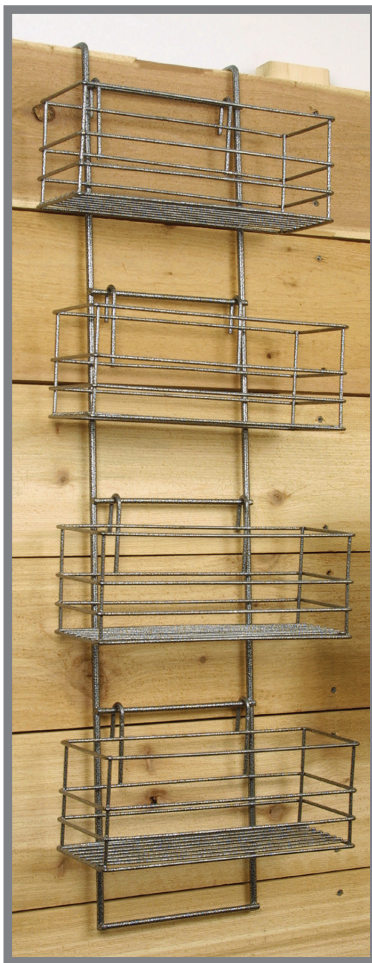

### #06188 Easy-Up® Mini Basket Groom Room Rack

#### Package Contents

DESCRIPTION	QTY
Frame with attached hangers	1
Baskets	4
***Not tools required***	

! To assemble, check to ensure that all necessary parts are included. Please follow the assembly instructions carefully.