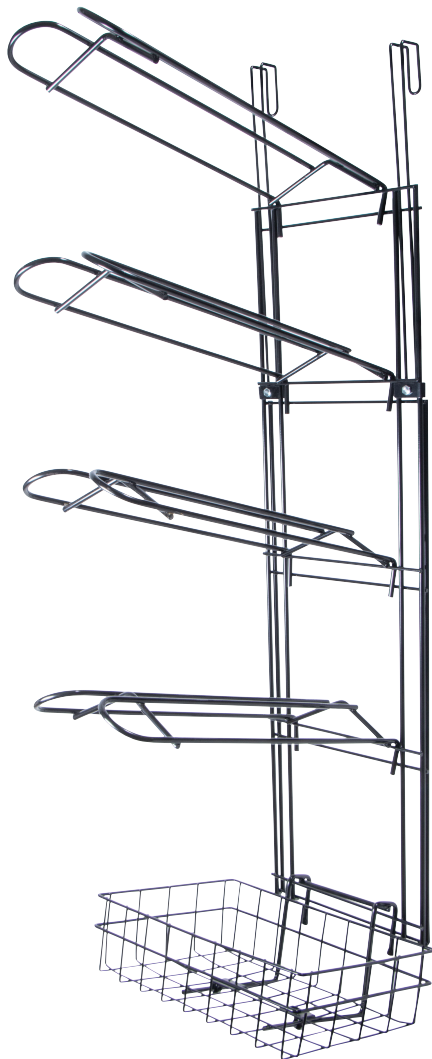

ASSEMBLY INSTRUCTIONS

#07164c Easy-Up® Tier Interchangeable Sys w/4 Saddle, Pad, & Basket

! To assemble, check to ensure that all necessary parts are included. Please follow the assembly instructions carefully.

Step 1.

Schneider Saddlery

8255 E. Washington Street | Chagrin Falls, OH 44023

SSTACK.COM

ASSEMBLY INSTRUCTIONS

#07164c Easy-Up[®] Tier Interchangeable Sys w/4 Saddle, Pad, & Basket

! To assemble, check to ensure that all necessary parts are included. Please follow the assembly instructions carefully.

Step 2.

Step 3.
Insert each accessory rack into the frame cross sections.

Schneider Saddlery

8255 E. Washington Street | Chagrin Falls, OH 44023

SSTACK.COM