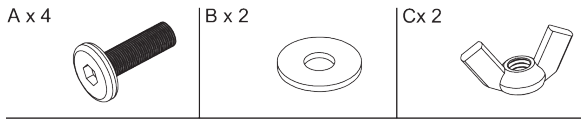

ASSEMBLY INSTRUCTIONS

#25362 Easy-Up[®] Pro Shelf with Swivel Tack Hooks

! To assemble, check to ensure that all necessary parts are included. Please follow the assembly instructions carefully.