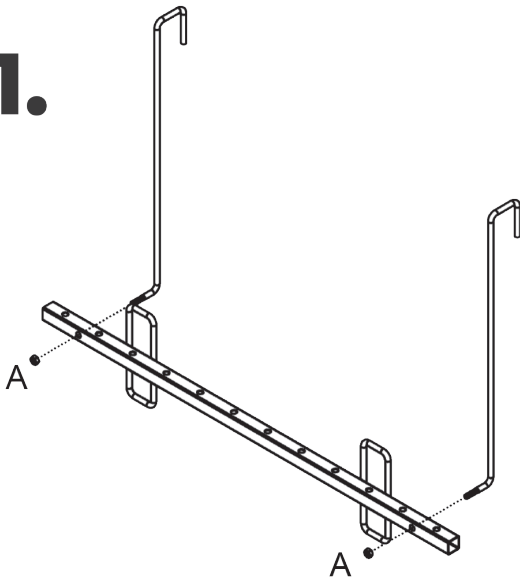

ASSEMBLY INSTRUCTIONS

#25364 Easy-Up® Pro Series Swing Arm Blanket & Saddle Pad Rack

- ! To assemble, check to ensure that all necessary parts are included.
- Please follow the assembly instructions carefully.

Ax2

2 pairs of hooks

1.

2.

Schneider Saddlery

8255 E. Washington Street | Chagrin Falls, OH 44023

SSTACK.COM