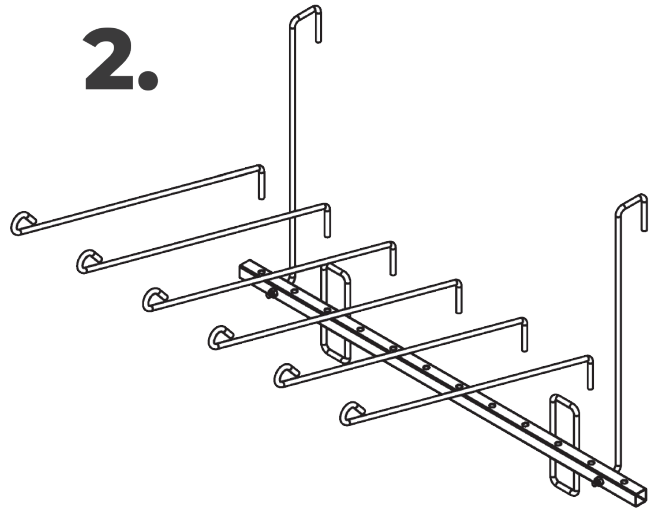

ASSEMBLY INSTRUCTIONS

#25364 Easy-Up® Pro Series Swing Arm Blanket & Saddle Pad Rack

- ! To assemble, check to ensure that all necessary parts are included.
- Please follow the assembly instructions carefully.

Ax2

2 pairs of hooks

1.

2.

Schneider Saddlery

8255 E. Washington Street | Chagrin Falls, OH 44023

SSTACK.COM