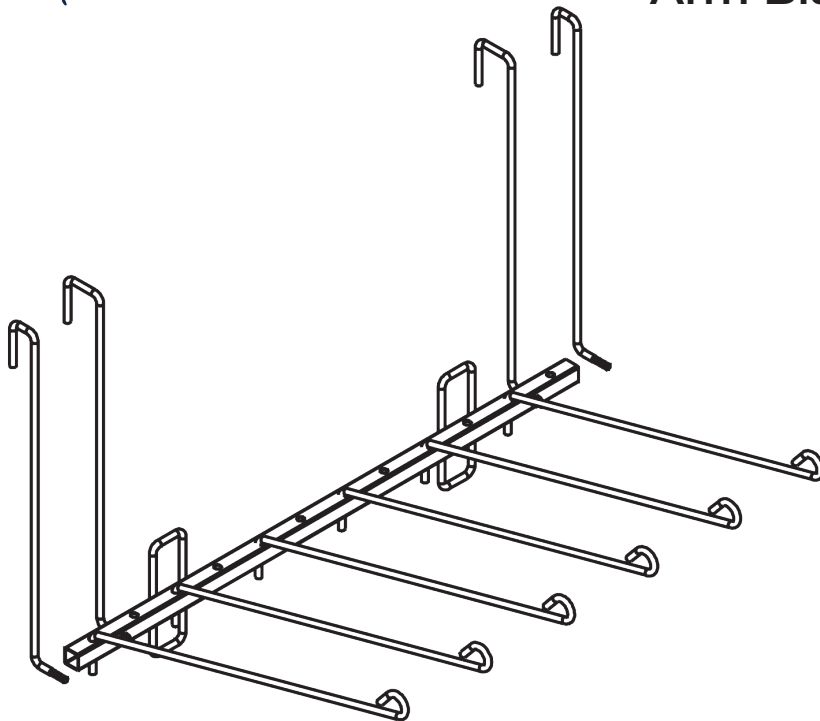

ASSEMBLY INSTRUCTIONS

#25364 Easy-Up® Pro Series Swing Arm Blanket & Saddle Pad Rack

- ! To assemble, check to ensure that all necessary parts are included.
- Please follow the assembly instructions carefully.

Ax2

2 pairs of hooks

1.

2.

Schneider Saddlery

8255 E. Washington Street | Chagrin Falls, OH 44023

SSTACK.COM