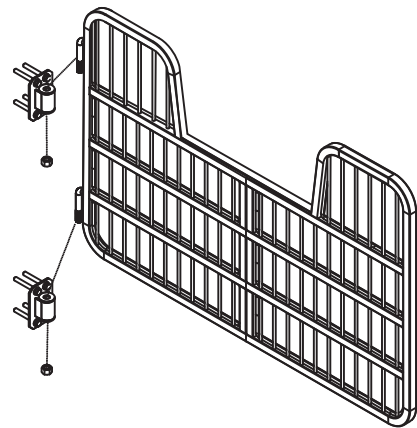

ASSEMBLY INSTRUCTIONS

#40841 Easy-Up® Titan Miniature Horse Stall Gate 48" Wide

To assemble, check to ensure that all necessary parts are included. Please follow the assembly instructions carefully.

Step 1.

Step 2.

Step 3.

Schneider Saddlery

8255 E. Washington Street | Chagrin Falls, OH 44023

SSTACK.COM