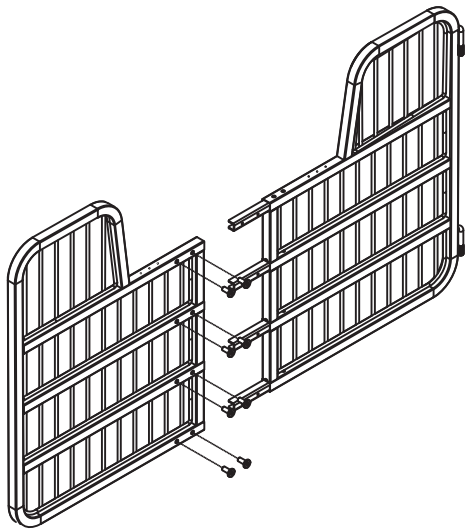

ASSEMBLY INSTRUCTIONS

#40841 Easy-Up® Titan Miniature Horse Stall Gate 48" Wide

To assemble, check to ensure that all necessary parts are included. Please follow the assembly instructions carefully.

Step 1.

Step 2.

Step 3.

Schneider Saddlery

8255 E. Washington Street | Chagrin Falls, OH 44023

SSTACK.COM