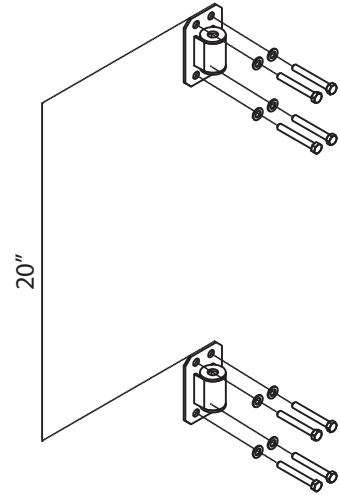

ASSEMBLY INSTRUCTIONS

#40841 Easy-Up® Titan Miniature Horse Stall Gate 48" Wide

To assemble, check to ensure that all necessary parts are included. Please follow the assembly instructions carefully.

Step 1.