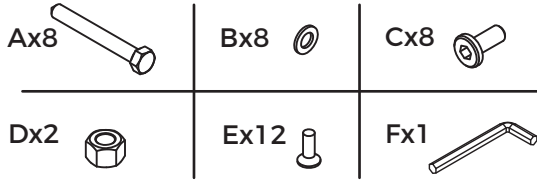

ASSEMBLY INSTRUCTIONS

#40841 Easy-Up® Titan Miniature Horse Stall Gate 48" Wide

To assemble, check to ensure that all necessary parts are included. Please follow the assembly instructions carefully.

Step 1.