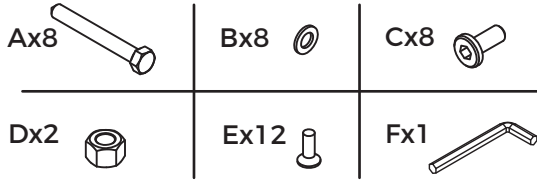

# ASSEMBLY INSTRUCTIONS

## #40842 Easy-Up® Titan Horseshoe Stall Gate With Yoke - 48" Wide

To assemble, check to ensure that all necessary parts are included. Please follow the assembly instructions carefully.

Step 1.

Step 2.

Step 3.