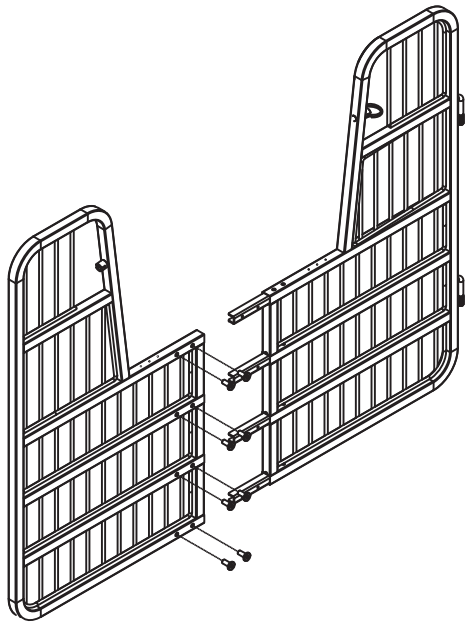

## #40842 Easy-Up® Titan Horseshoe Stall Gate With Yoke - 48" Wide

To assemble, check to ensure that all necessary parts are included. Please follow the assembly instructions carefully.

Step 1.

Step 2.

Step 3.