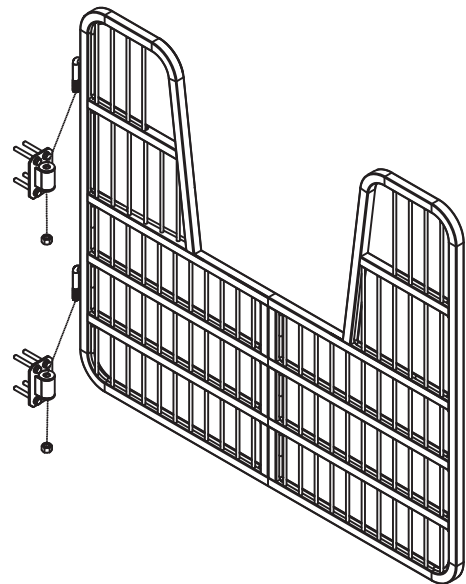

## #40842 Easy-Up® Titan Horseshoe Stall Gate With Yoke - 48" Wide

To assemble, check to ensure that all necessary parts are included. Please follow the assembly instructions carefully.

Step 1.

Step 2.

Step 3.