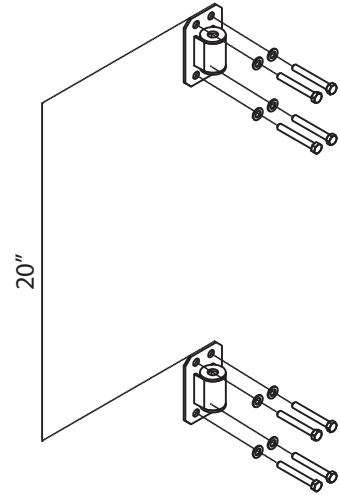

## #40842 Easy-Up® Titan Horseshoe Stall Gate With Yoke - 48" Wide

To assemble, check to ensure that all necessary parts are included. Please follow the assembly instructions carefully.

Step 1.

Step 2.

Step 3.