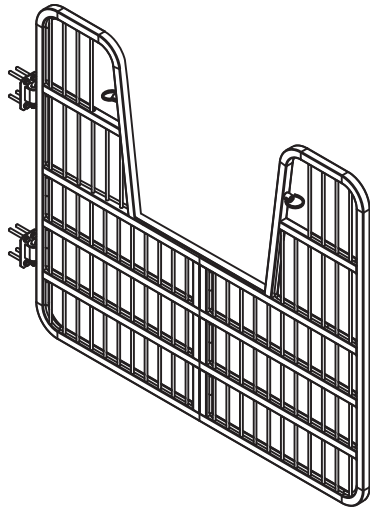

## #40842 Easy-Up® Titan Horseshoe Stall Gate With Yoke - 48" Wide

To assemble, check to ensure that all necessary parts are included. Please follow the assembly instructions carefully.

Step 1.

Step 2.

Step 3.