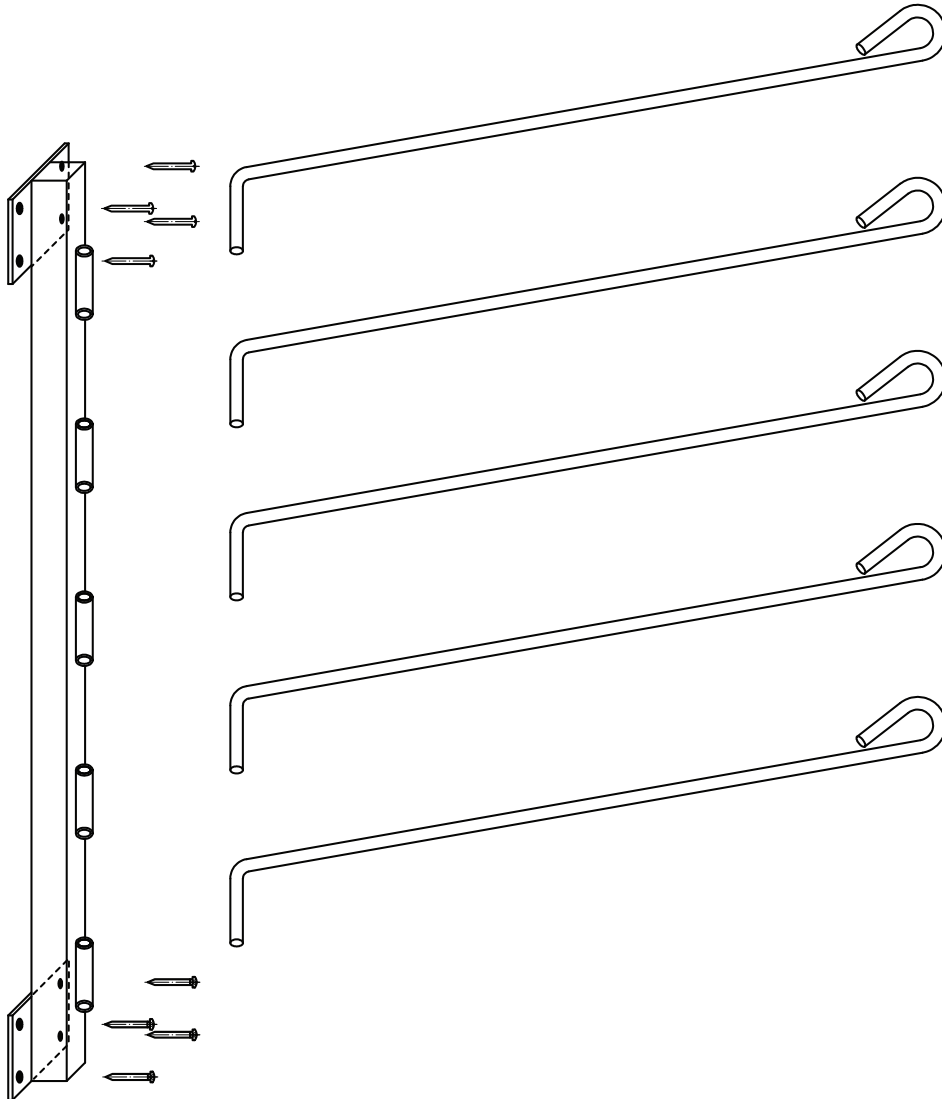

## ASSEMBLY INSTRUCTIONS

### #41150 Easy-Up<sup>®</sup> 5 Arm Vertical Pad Rack

SKREWSx8

! To assemble, check to ensure that all necessary parts are included. Please follow the assembly instructions carefully.

**Schneider Saddlery**