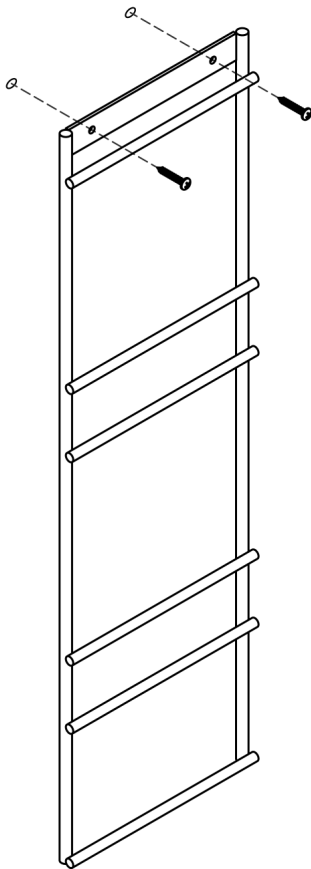

## ASSEMBLY INSTRUCTIONS

### #41247 Easy-Up<sup>®</sup> Mounted Wide Groom Room Rack with Tack Rack

Ax2

To assemble, check to ensure that all necessary parts are included. Please follow the assembly instructions carefully.

Step 1.