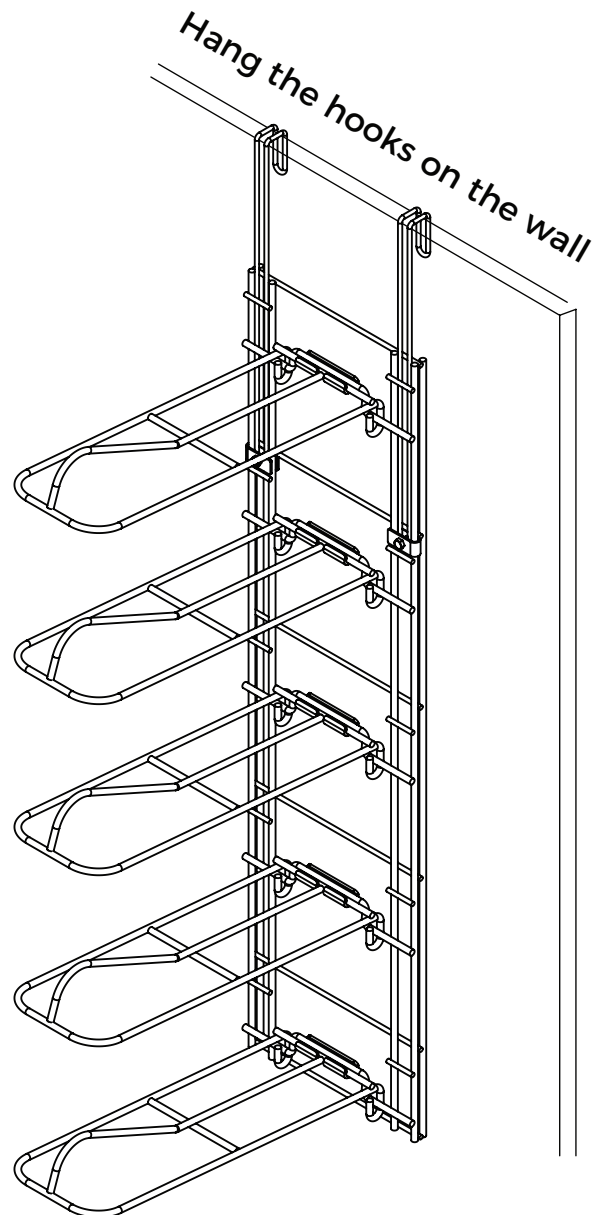

ASSEMBLY INSTRUCTIONS

#43218 #41271

Easy-Up Pro 5 or 3 Tier Drop Down Saddle Rack

To assemble, check to ensure that all necessary parts are included. Please follow the assembly instructions carefully.

Step 2.

Step 3.

Page 2

Schneider Saddlery

8255 E. Washington Street | Chagrin Falls, OH 44023

SSTACK.COM