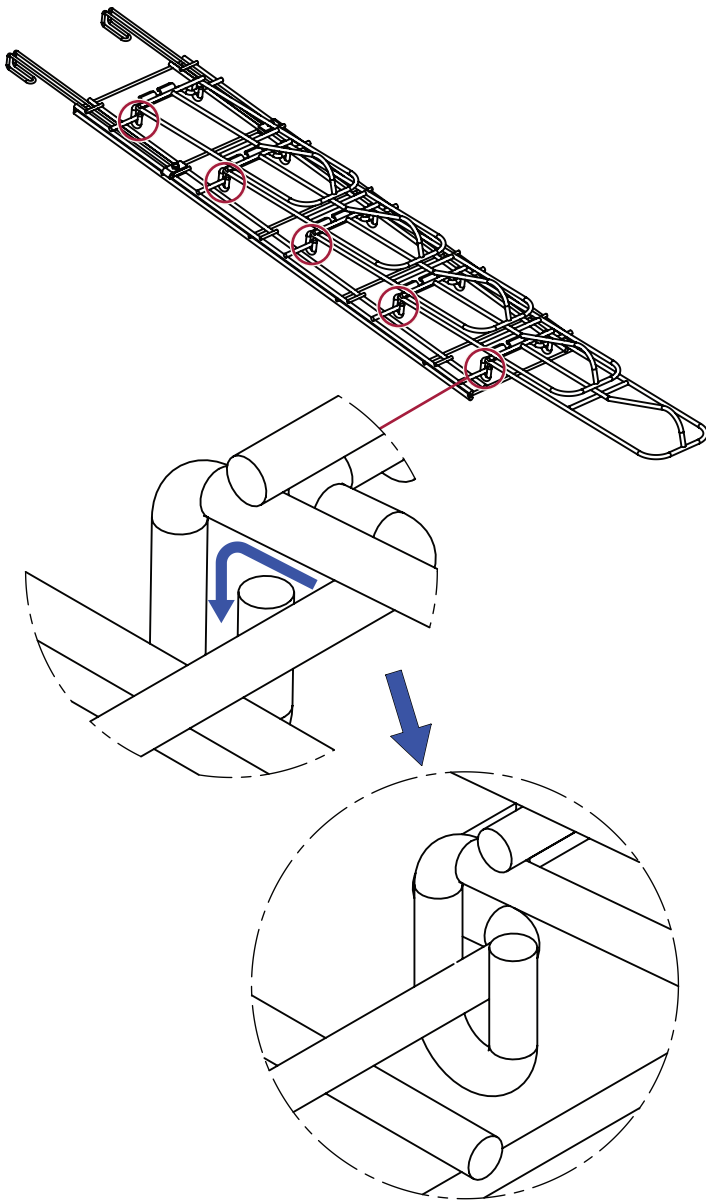

Easy-Up Pro 5 or 3 Tier Drop Down Saddle Rack

To assemble, check to ensure that all necessary parts are included. Please follow the assembly instructions carefully.

Step 2.