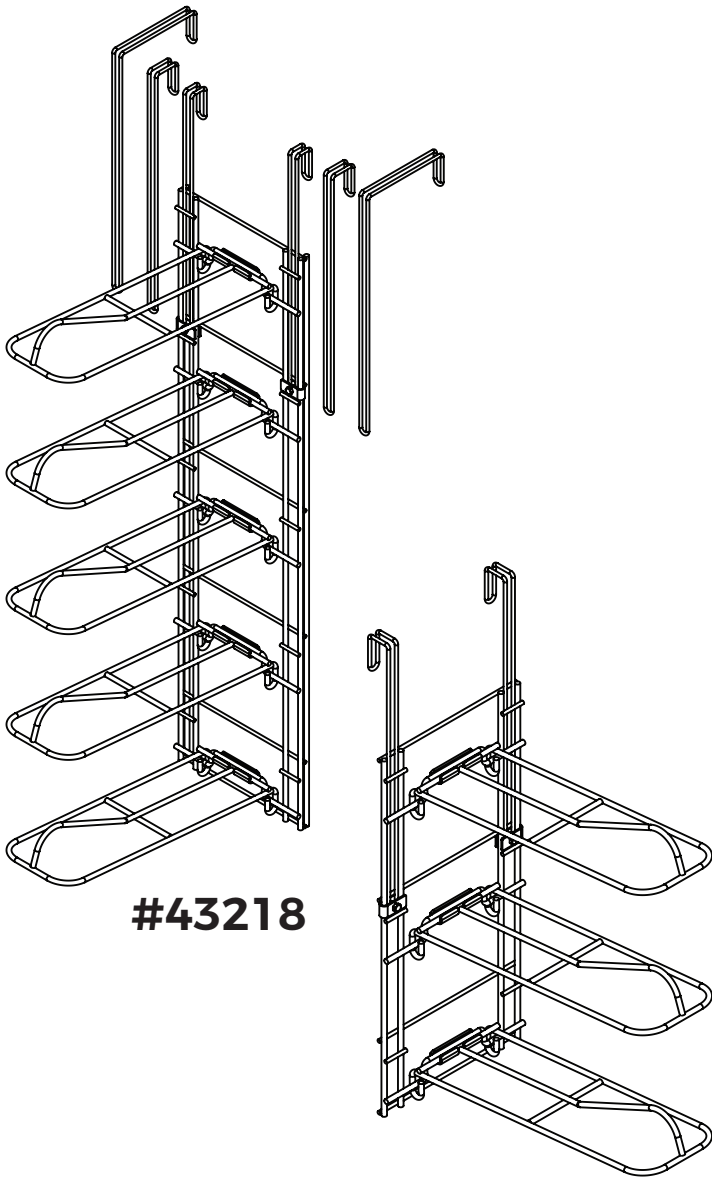

ASSEMBLY INSTRUCTIONS

#43218 #41271

Easy-Up Pro 5 or 3 Tier Drop Down Saddle Rack

To assemble, check to ensure that all necessary parts are included. Please follow the assembly instructions carefully.

#41271

Step 1.

#43218 (5 Tier) comes with 3 hanger pairs
#41271 (3 Tier) comes with (1) 2" hanger pair

ASSEMBLY INSTRUCTIONS

#43218 #41271

Easy-Up Pro 5 or 3 Tier Drop Down Saddle Rack

To assemble, check to ensure that all necessary parts are included. Please follow the assembly instructions carefully.