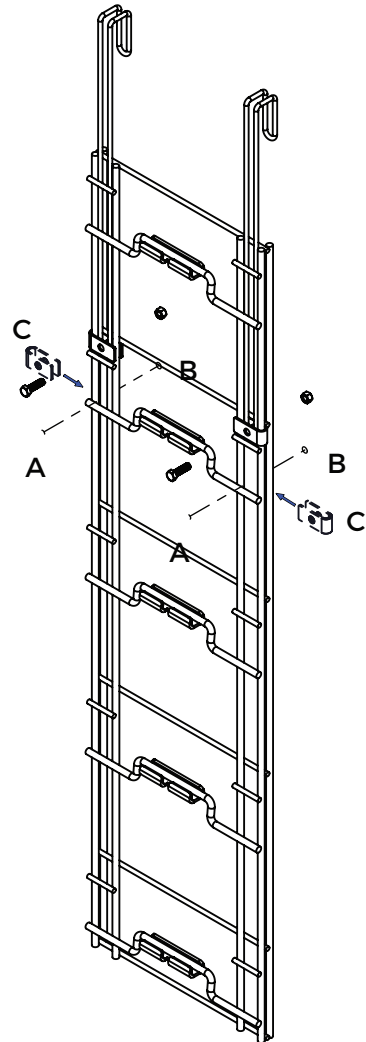

ASSEMBLY INSTRUCTIONS

#43218 #41271

Easy-Up Pro 5 or 3 Tier Drop Down Saddle Rack

To assemble, check to ensure that all necessary parts are included. Please follow the assembly instructions carefully.

#41271

Step 1.

#43218 (5 Tier) comes with 3 hanger pairs
#41271 (3 Tier) comes with (1) 2" hanger pair

ASSEMBLY INSTRUCTIONS

#43218 #41271

Easy-Up Pro 5 or 3 Tier Drop Down Saddle Rack

To assemble, check to ensure that all necessary parts are included. Please follow the assembly instructions carefully.