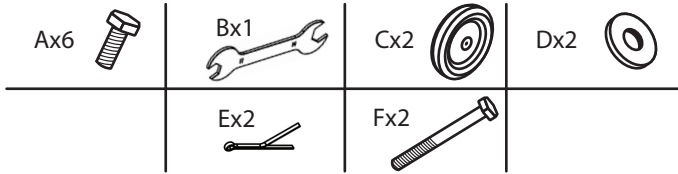

Step 2

Schneider Saddlery

8255 E. Washington Street | Chagrin Falls, OH 44023

SSTACK.COM

ASSEMBLY INSTRUCTIONS

#41379 Easy-Up[®] Pro Series 3 Tier Saddle Rack on Wheels

! To assemble, check to ensure that all necessary parts are included. Please follow the assembly instructions carefully.