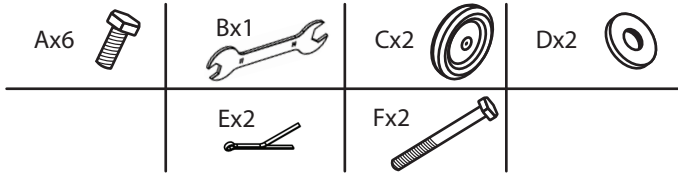

Step 3

Step 4

Schneider Saddlery

8255 E. Washington Street | Chagrin Falls, OH 44023

SSTACK.COM

ASSEMBLY INSTRUCTIONS

#41379 Easy-Up® Pro Series 3 Tier Saddle Rack on Wheels

To assemble, check to ensure that all necessary parts are included. Please follow the assembly instructions carefully.