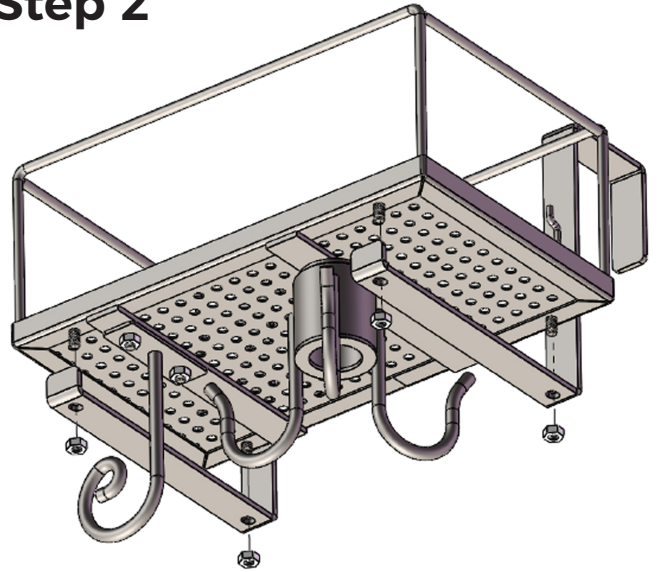

ASSEMBLY INSTRUCTIONS

#41410 Easy-Up® Pro Portable Tack Cleaning Shelf

NUTSx6

BOLTx6

! To assemble, check to ensure that all necessary parts are included. Please follow the assembly instructions carefully.

Step 1

Step 2

Step 3

Schneider Saddlery

8255 E. Washington Street | Chagrin Falls, OH 44023

SSTACK.COM