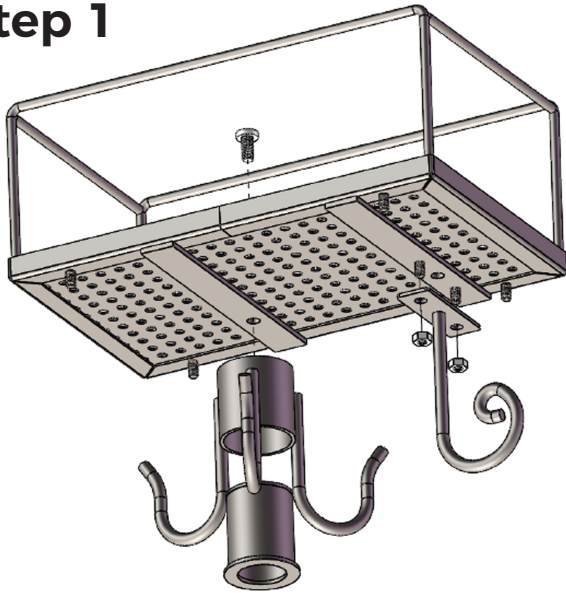

ASSEMBLY INSTRUCTIONS

#41410 Easy-Up® Pro Portable Tack Cleaning Shelf

NUTSx6

BOLTx6

! To assemble, check to ensure that all necessary parts are included. Please follow the assembly instructions carefully.

Step 1

Step 2

Step 3

Schneider Saddlery

8255 E. Washington Street | Chagrin Falls, OH 44023

SSTACK.COM