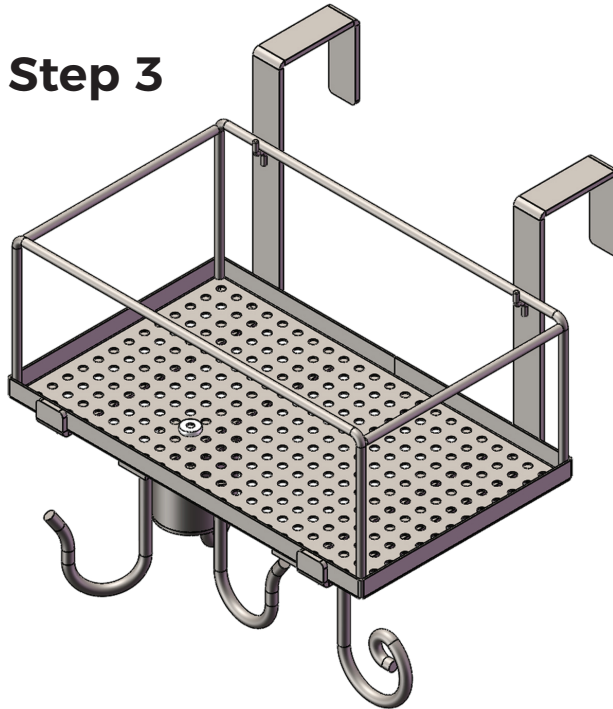

ASSEMBLY INSTRUCTIONS

#41410 Easy-Up[®] Pro Portable Tack Cleaning Shelf

NUTSx6

BOLTx6

! To assemble, check to ensure that all necessary parts are included. Please follow the assembly instructions carefully.

Step 1

Step 2

Step 3

Schneider Saddlery

8255 E. Washington Street | Chagrin Falls, OH 44023

SSTACK.COM