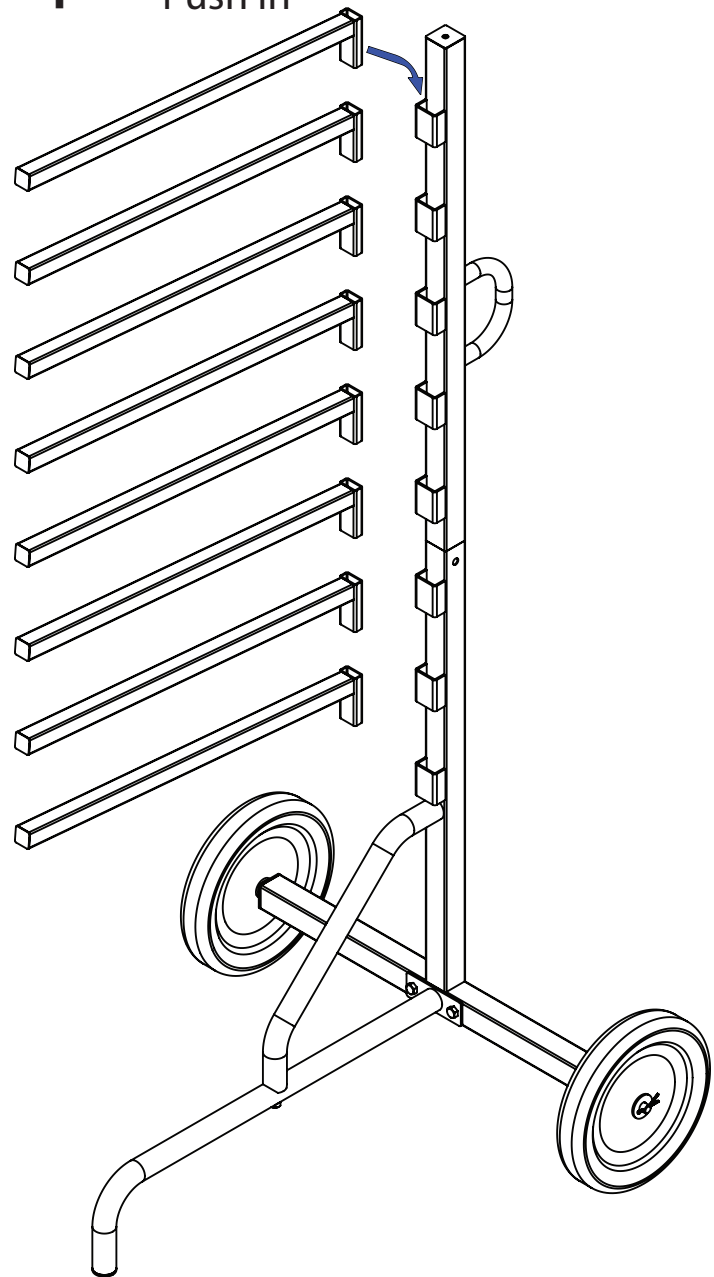

Step 6 Push in

Schneider Saddlery

8255 E. Washington Street | Chagrin Falls, OH 44023

SSTACK.COM