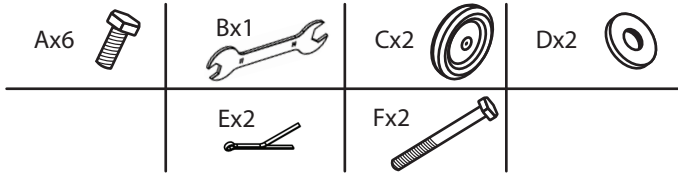

Schneider Saddlery

8255 E. Washington Street | Chagrin Falls, OH 44023

SSTACK.COM

ASSEMBLY INSTRUCTIONS

#41414 Easy-Up[®] Pro Series 8 Tier Pad Rack on Wheels

! To assemble, check to ensure that all necessary parts are included. Please follow the assembly instructions carefully.