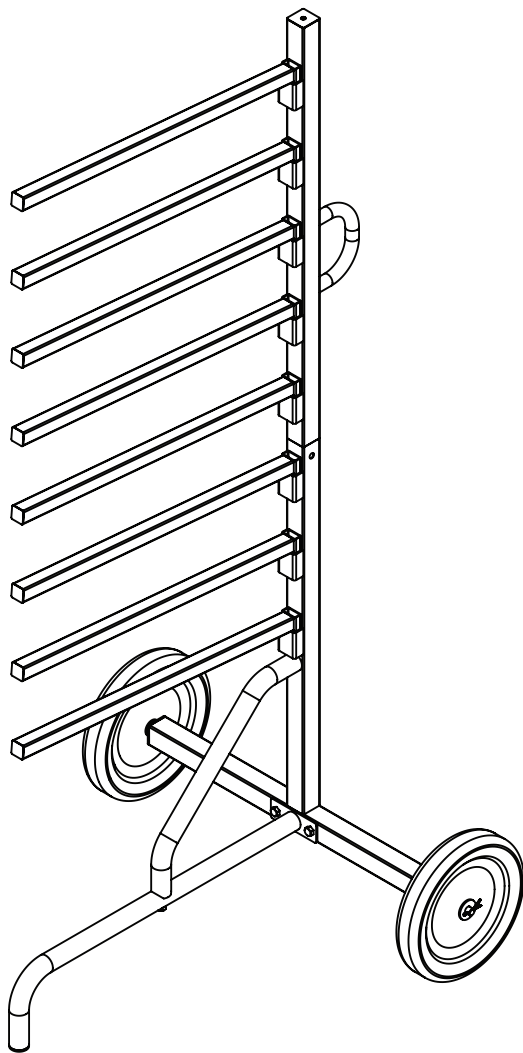

ASSEMBLY INSTRUCTIONS

#41414 Easy-Up[®] Pro Series 8 Tier Pad Rack on Wheels

To assemble, check to ensure that all necessary parts are included. Please follow the assembly instructions carefully.

Step 1

Step 2

Schneider Saddlery

8255 E. Washington Street | Chagrin Falls, OH 44023

SSTACK.COM

ASSEMBLY INSTRUCTIONS

#41414 Easy-Up[®] Pro Series 8 Tier Pad Rack on Wheels

! To assemble, check to ensure that all necessary parts are included. Please follow the assembly instructions carefully.

Step 3

Step 4

Schneider Saddlery

8255 E. Washington Street | Chagrin Falls, OH 44023

SSTACK.COM

ASSEMBLY INSTRUCTIONS

#41414 Easy-Up[®] Pro Series 8 Tier Pad Rack on Wheels

! To assemble, check to ensure that all necessary parts are included. Please follow the assembly instructions carefully.