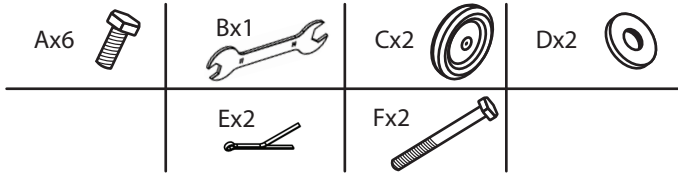

Step 3

Step 4

Schneider Saddlery

8255 E. Washington Street | Chagrin Falls, OH 44023

SSTACK.COM

ASSEMBLY INSTRUCTIONS

#41414 Easy-Up[®] Pro Series 8 Tier Pad Rack on Wheels

! To assemble, check to ensure that all necessary parts are included. Please follow the assembly instructions carefully.