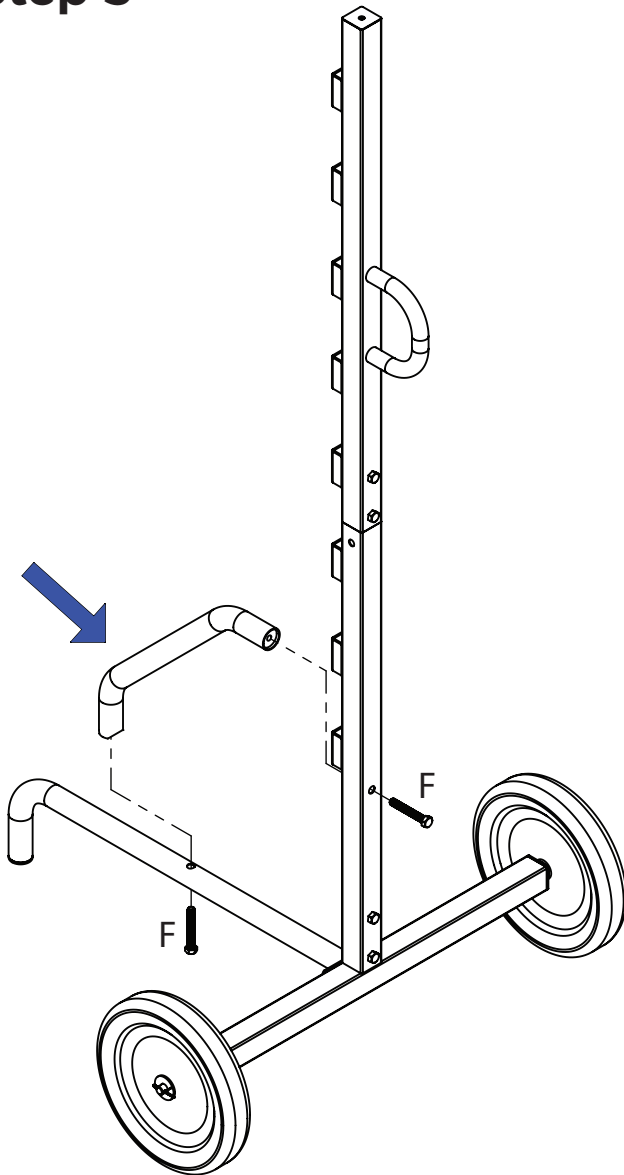

ASSEMBLY INSTRUCTIONS

#41414 Easy-Up® Pro Series 8 Tier Pad Rack on Wheels

! To assemble, check to ensure that all necessary parts are included. Please follow the assembly instructions carefully.

Step 5

Step 6 Push in

Schneider Saddlery

8255 E. Washington Street | Chagrin Falls, OH 44023

SSTACK.COM