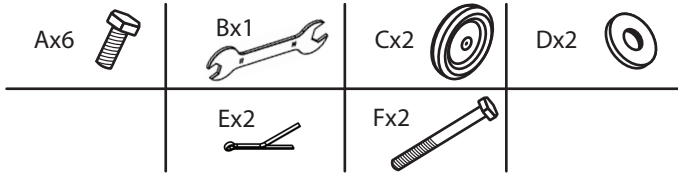

ASSEMBLY INSTRUCTIONS

#41414 Easy-Up[®] Pro Series 8 Tier Pad Rack on Wheels

To assemble, check to ensure that all necessary parts are included. Please follow the assembly instructions carefully.

Step 1

Step 2

Schneider Saddlery

8255 E. Washington Street | Chagrin Falls, OH 44023

SSTACK.COM

ASSEMBLY INSTRUCTIONS

#41414 Easy-Up[®] Pro Series 8 Tier Pad Rack on Wheels

! To assemble, check to ensure that all necessary parts are included. Please follow the assembly instructions carefully.