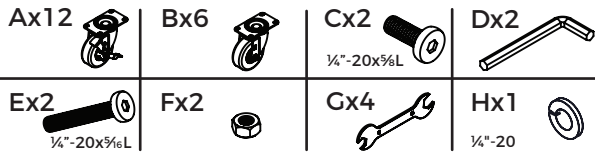

ASSEMBLY INSTRUCTIONS

#41536 Easy-Up® Pro Series Rolling Blanket Rack

To assemble, check to ensure that all necessary parts are included. Please follow the assembly instructions carefully.

Step 1

Schneider Saddlery