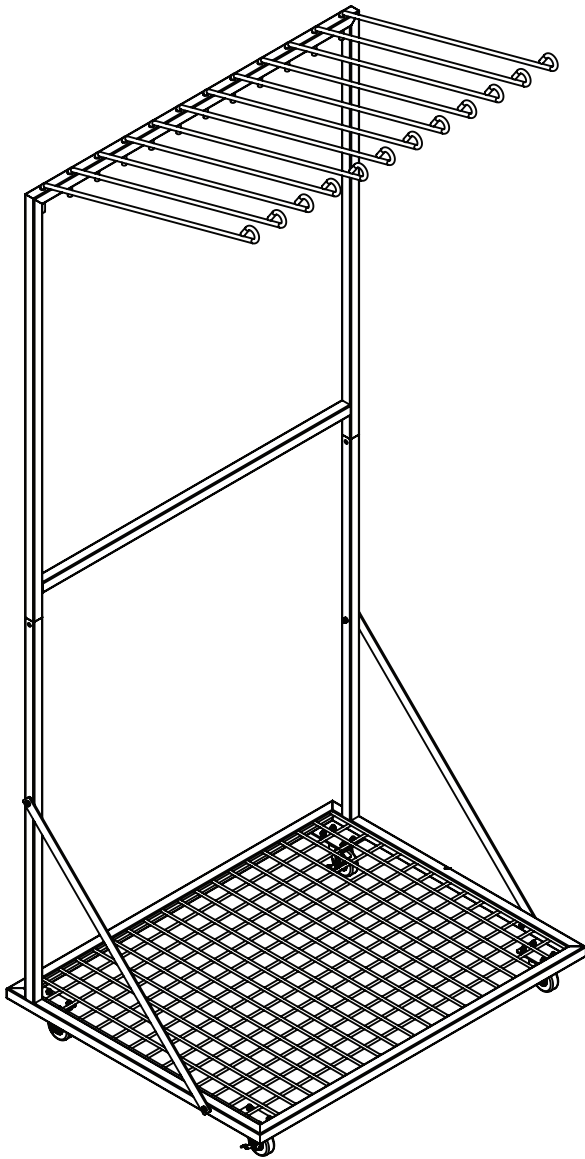

ASSEMBLY INSTRUCTIONS

#41536 Easy-Up® Pro Series Rolling Blanket Rack

To assemble, check to ensure that all necessary parts are included. Please follow the assembly instructions carefully.

Step 1

Schneider Saddlery

8255 E. Washington Street | Chagrin Falls, OH 44023

SSTACK.COM

ASSEMBLY INSTRUCTIONS

#41536 Easy-Up® Pro Series Rolling Blanket Rack

To assemble, check to ensure that all necessary parts are included. Please follow the assembly instructions carefully.