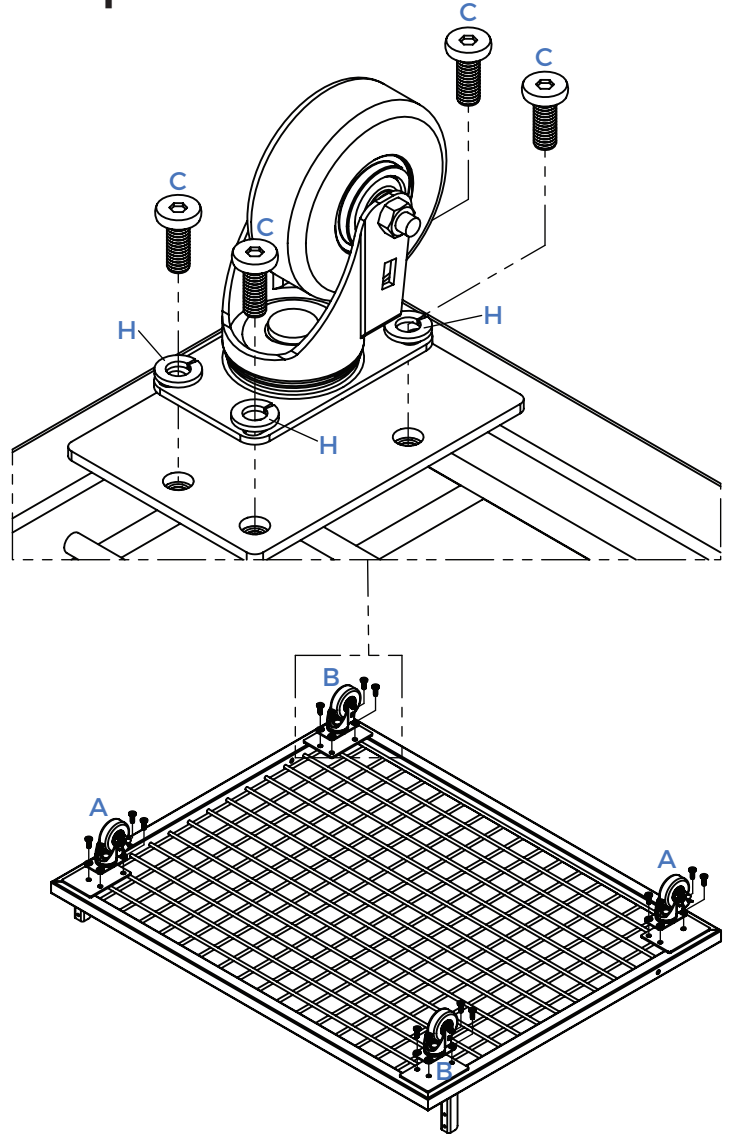

ASSEMBLY INSTRUCTIONS

#41536 Easy-Up® Pro Series Rolling Blanket Rack

To assemble, check to ensure that all necessary parts are included. Please follow the assembly instructions carefully.

Step 1

Schneider Saddlery

8255 E. Washington Street | Chagrin Falls, OH 44023

SSTACK.COM

ASSEMBLY INSTRUCTIONS

#41536 Easy-Up® Pro Series Rolling Blanket Rack

To assemble, check to ensure that all necessary parts are included. Please follow the assembly instructions carefully.