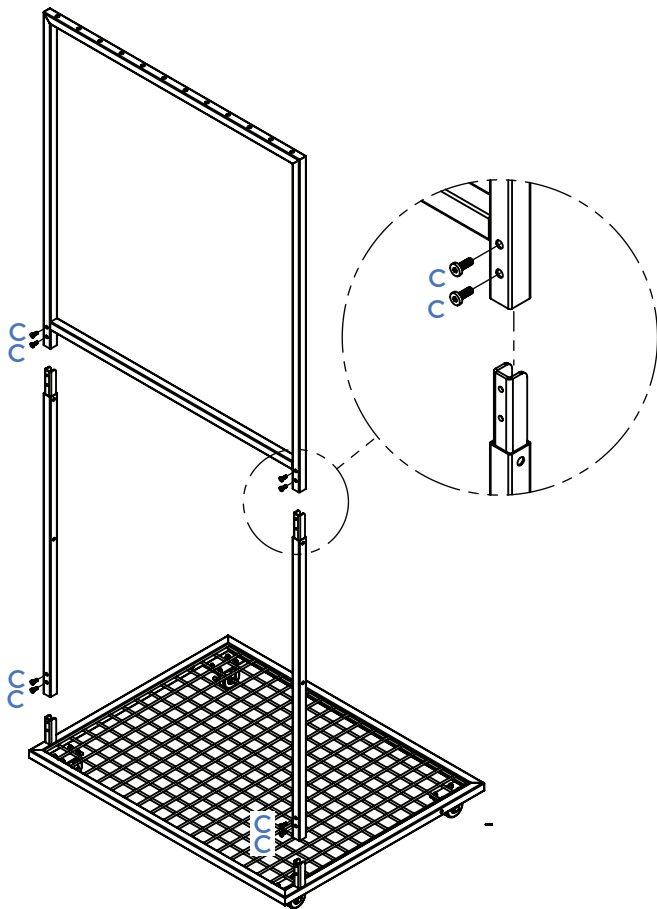

ASSEMBLY INSTRUCTIONS

#41536 Easy-Up® Pro Series Rolling Blanket Rack

To assemble, check to ensure that all necessary parts are included. Please follow the assembly instructions carefully.

Step 2

Step 3

Schneider Saddlery

8255 E. Washington Street | Chagrin Falls, OH 44023

SSTACK.COM