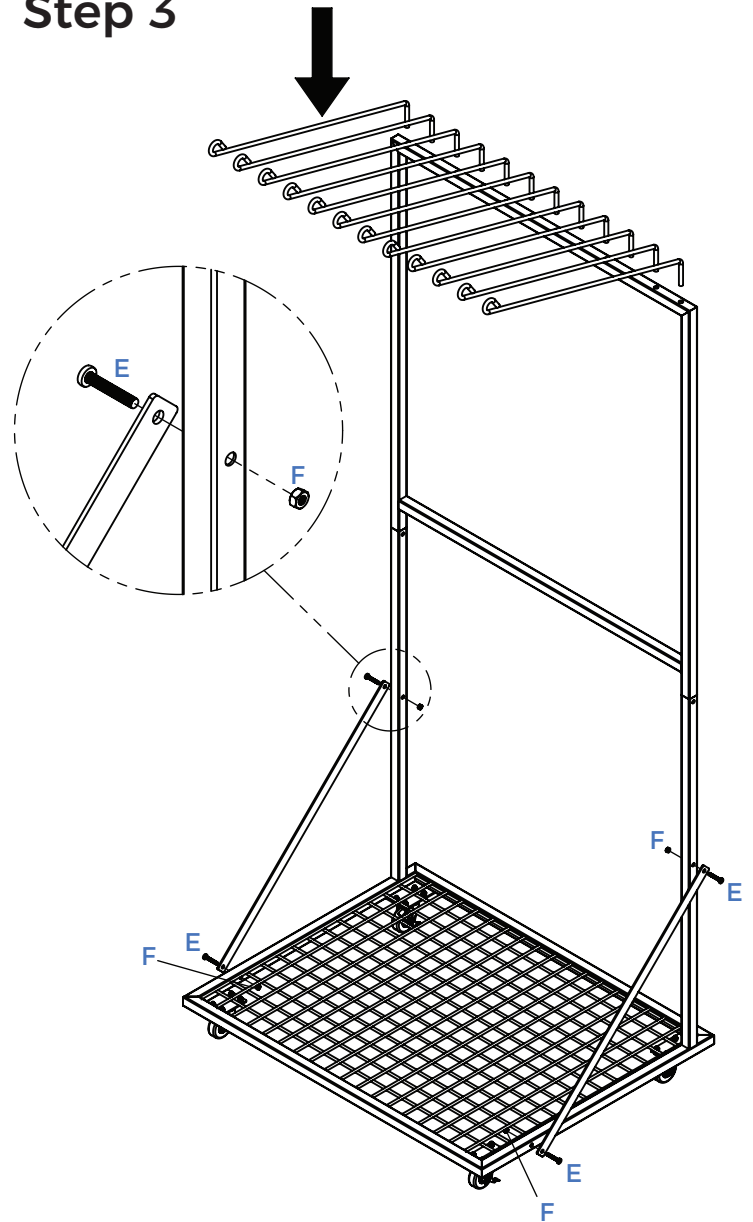

Step 3

Schneider Saddlery

8255 E. Washington Street | Chagrin Falls, OH 44023

SSTACK.COM