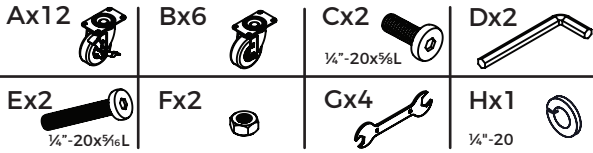

To assemble, check to ensure that all necessary parts are included. Please follow the assembly instructions carefully.

Step 2