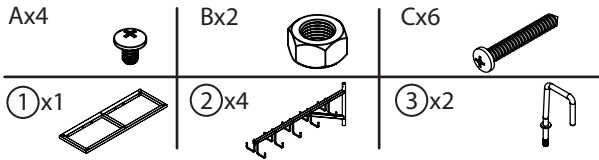

## ASSEMBLY INSTRUCTIONS

### #41691 Easy-Up<sup>®</sup> Pro Series Swivel 40 Hook Bridle Rack

! To assemble, check to ensure that all necessary parts are included. Please follow the assembly instructions carefully.