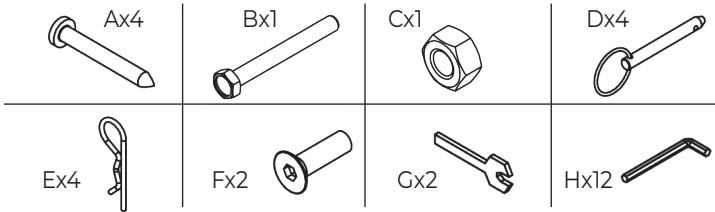

# ASSEMBLY INSTRUCTIONS

## #42274 Easy-Up® Pro 4-Tier Saddle Rack with Pad Bars

! To assemble, check to ensure that all necessary parts are included. Please follow the assembly instructions carefully.