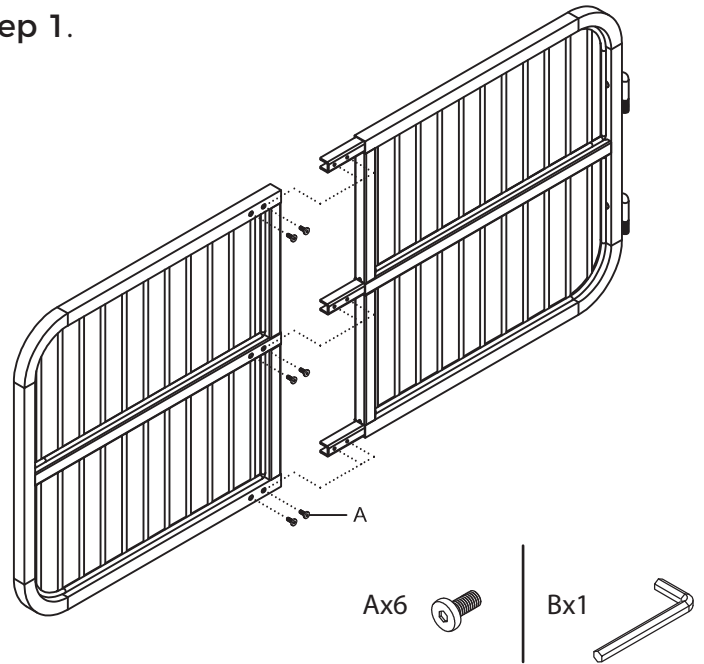

ASSEMBLY INSTRUCTIONS

#42378 Easy-Up® Short Titan Stall Gate - 52" Wide

To assemble, check to ensure that all necessary parts are included. Please follow the assembly instructions carefully.

Step 1.

Step 2.