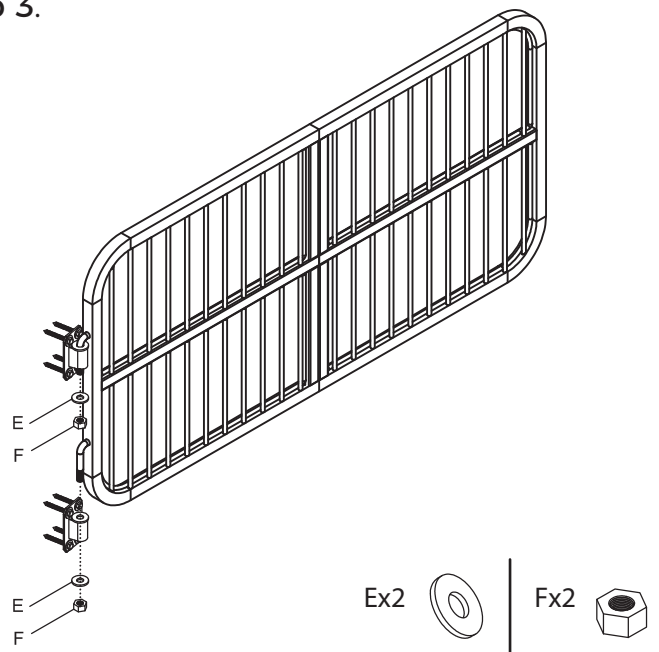

Step 3.

Schneider Saddlery

8255 E. Washington Street | Chagrin Falls, OH 44023

SSTACK.COM