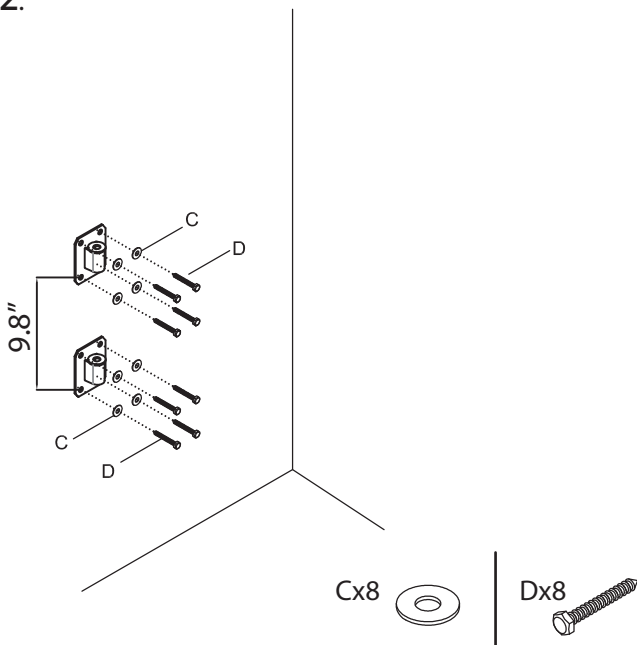

ASSEMBLY INSTRUCTIONS

#42378 Easy-Up® Short Titan Stall Gate - 52" Wide

To assemble, check to ensure that all necessary parts are included. Please follow the assembly instructions carefully.

Step 1.

Step 2.