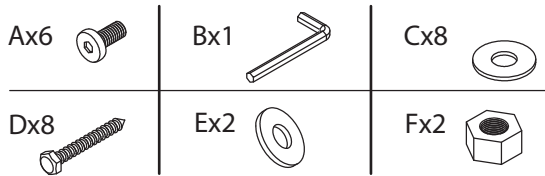

ASSEMBLY INSTRUCTIONS

#42378 Easy-Up® Short Titan Stall Gate - 52" Wide

To assemble, check to ensure that all necessary parts are included. Please follow the assembly instructions carefully.

Step 1.

Step 2.