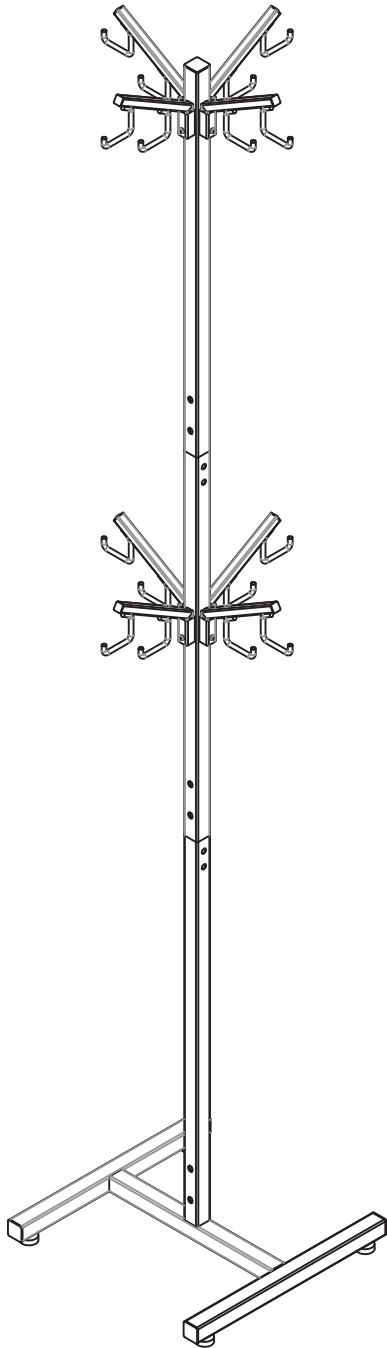

ASSEMBLY INSTRUCTIONS

#42591 Easy-Up[®] Pro Series Free Standing Bridle Rack

To assemble, check to ensure that all necessary parts are included. Please follow the assembly instructions carefully.

Step 1.

Schneider Saddlery

8255 E. Washington Street | Chagrin Falls, OH 44023

SSTACK.COM