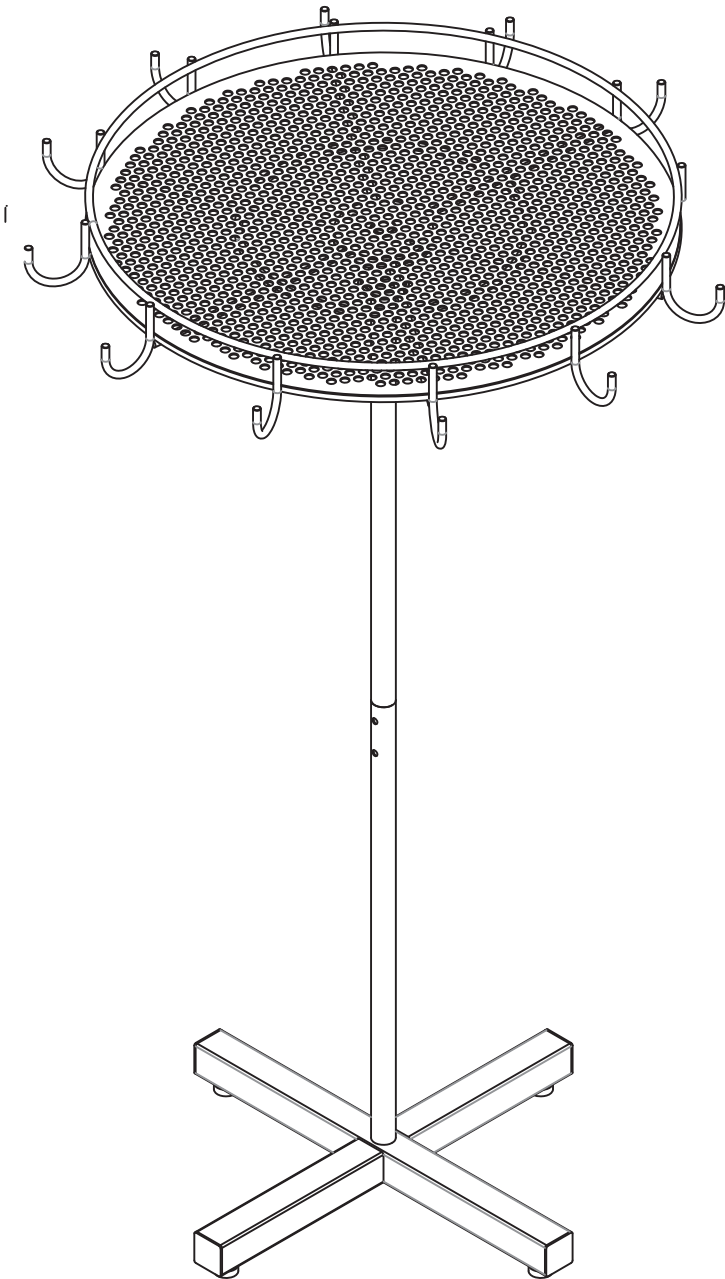

ASSEMBLY INSTRUCTIONS

#42592 Easy-Up® Pro Series 12 Hook Spinning Bridle Rack

To assemble, check to ensure that all necessary parts are included. Please follow the assembly instructions carefully.

Step 1.