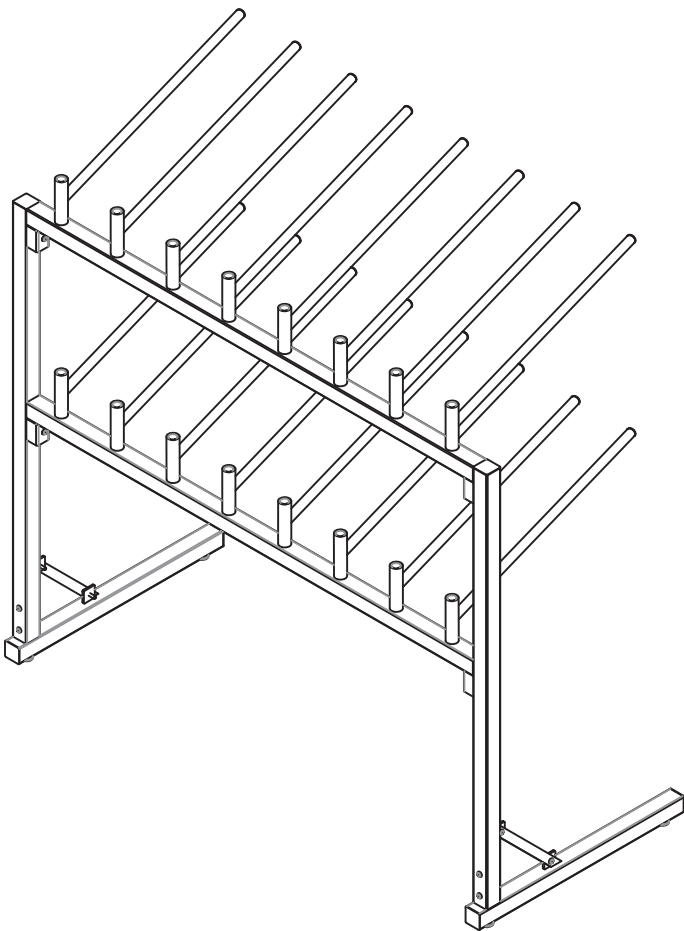

ASSEMBLY INSTRUCTIONS

#42602 Easy-Up[®] Pro 2-Tier Saddle Pad Storage/Drying Rack

! To assemble, check to ensure that all necessary parts are included. Please follow the assembly instructions carefully.

Step 1

ASSEMBLY INSTRUCTIONS

#42602 Easy-Up® Pro 2-Tier Saddle Pad Storage/Drying Rack

To assemble, check to ensure that all necessary parts are included. Please follow the assembly instructions carefully.

Step 2

Cx16

Step 3

Ax12

ASSEMBLY INSTRUCTIONS

#42602 Easy-Up[®] Pro 2-Tier Saddle Pad Storage/Drying Rack

! To assemble, check to ensure that all necessary parts are included. Please follow the assembly instructions carefully.