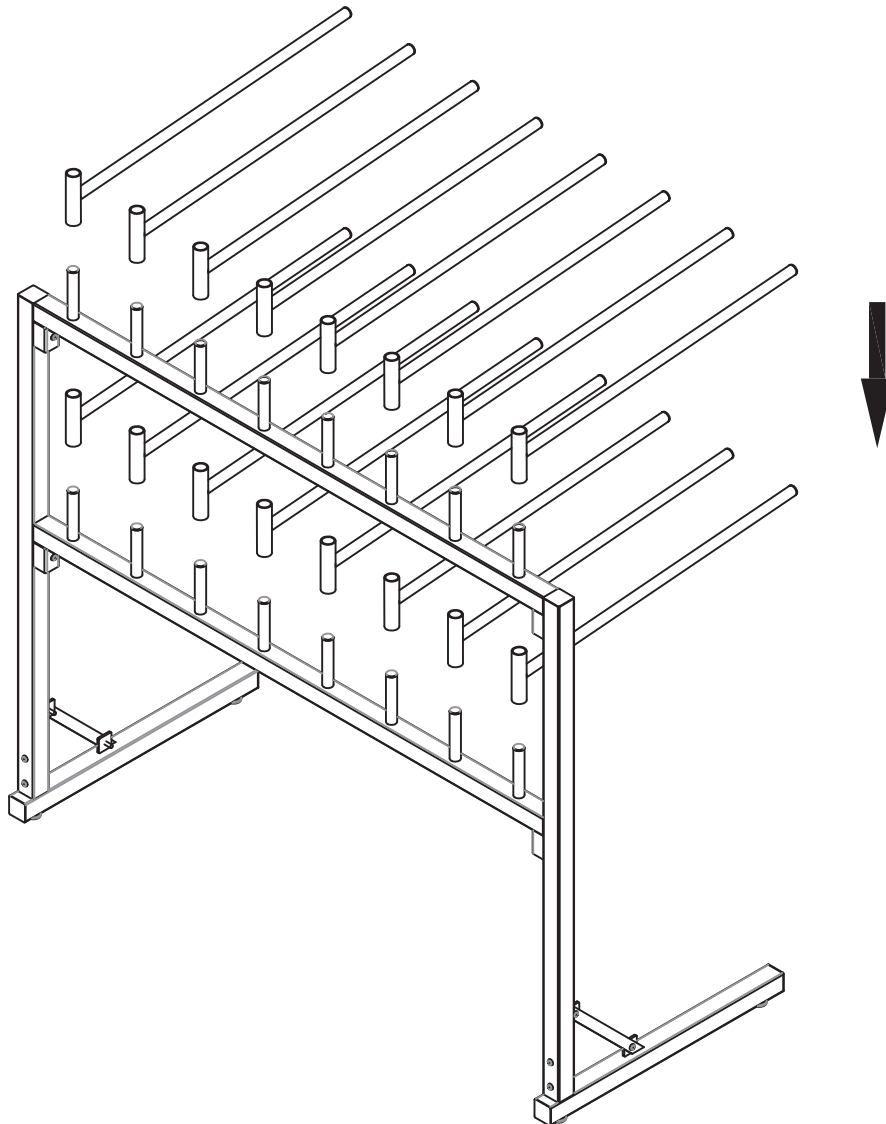

Schneider Saddlery

8255 E. Washington Street | Chagrin Falls, OH 44023

SSTACK.COM