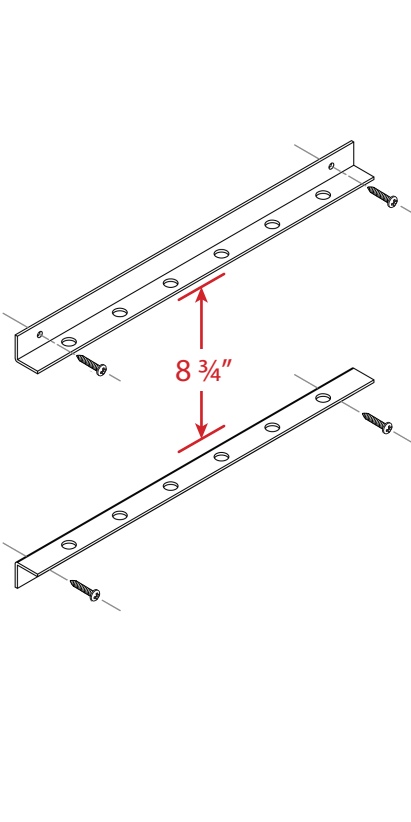

## ASSEMBLY INSTRUCTIONS

### Mounted Blanket/Pad Rack

SCREWS x4

! To assemble, check to ensure that all necessary parts are included. Please follow the assembly instructions carefully.

**Schneider Saddlery**

8255 E. Washington Street | Chagrin Falls, OH 44023