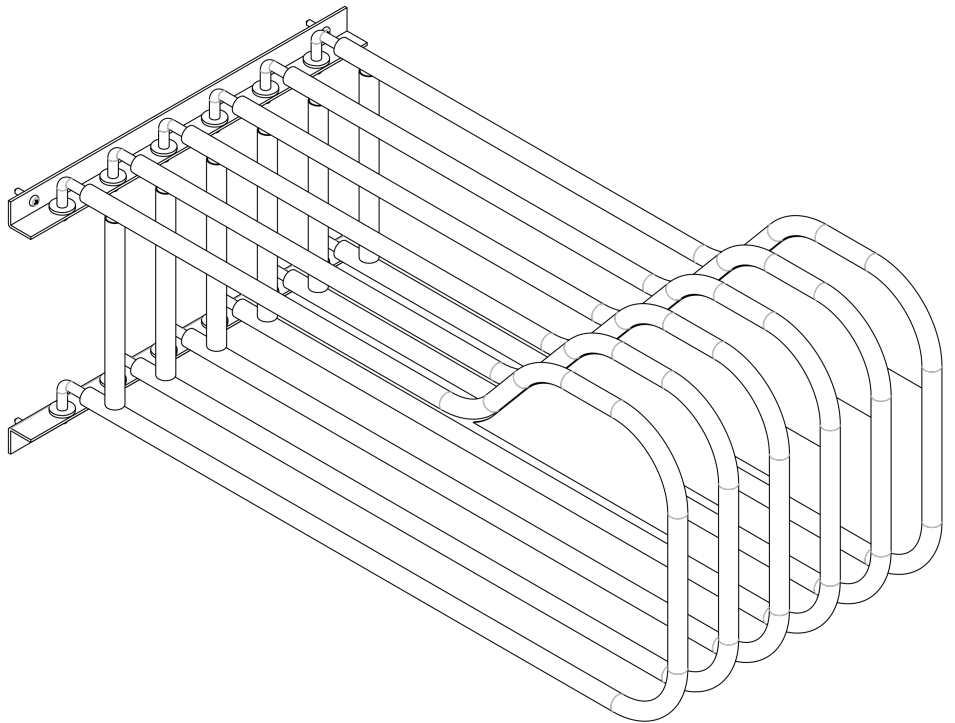

## ASSEMBLY INSTRUCTIONS

### #42916 Easy-Up<sup>®</sup>

### Mounted Blanket/Pad Rack

SCREWS x4

! To assemble, check to ensure that all necessary parts are included. Please follow the assembly instructions carefully.

**Schneider Saddlery**

8255 E. Washington Street | Chagrin Falls, OH 44023