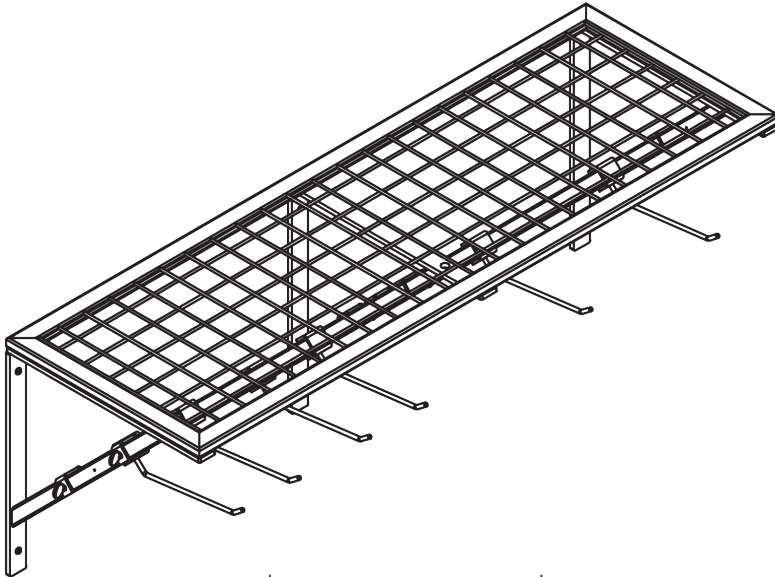

ASSEMBLY INSTRUCTIONS

#43150 Easy-Up® Pro Series Mounted Shelf with Adjustable Hanging Bars

! To assemble, check to ensure that all necessary parts are included.
■ Please follow the assembly instructions carefully.

Ax6

Bx6

Cx6

Dx1

1.

Ax6

Bx6

Dx1