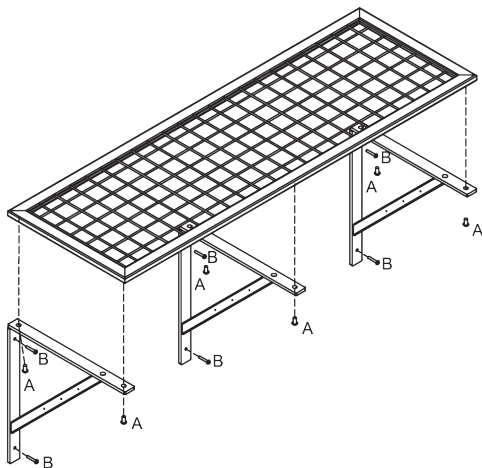

ASSEMBLY INSTRUCTIONS

#43150 Easy-Up® Pro Series Mounted Shelf with Adjustable Hanging Bars

! To assemble, check to ensure that all necessary parts are included.
■ Please follow the assembly instructions carefully.

Ax6

Bx6

Cx6

Dx1

1.

Ax6

Bx6

Dx1