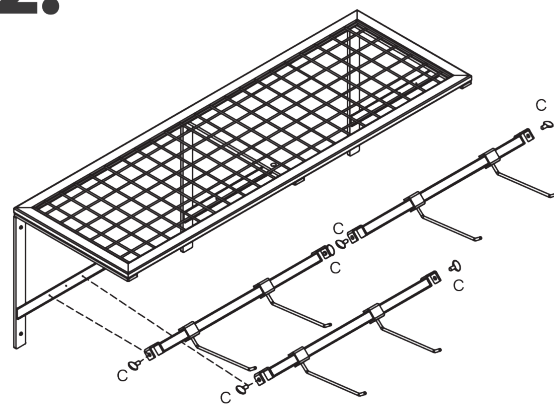

Ax6

Bx6

Dx1

2.