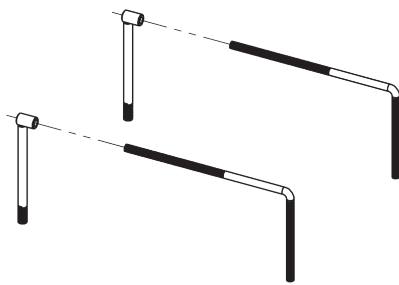

ASSEMBLY INSTRUCTIONS

#43160 Easy-Up® Pro Mini Swing Arm Blanket and Saddle Pad Rack

! To assemble, check to ensure that all necessary parts are included. Please follow the assembly instructions carefully.

1.

3.

2.

Schneider Saddlery

8255 E. Washington Street | Chagrin Falls, OH 44023

SSTACK.COM