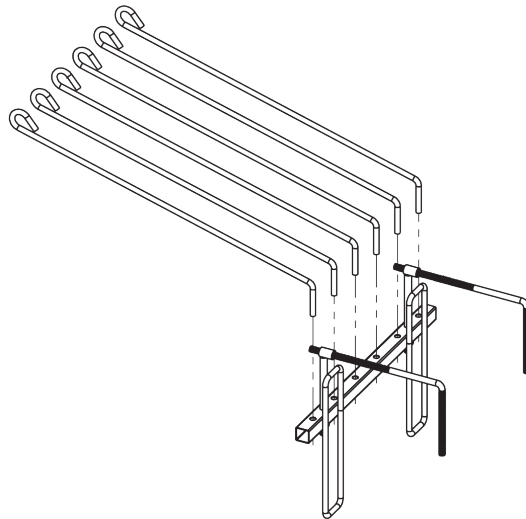

ASSEMBLY INSTRUCTIONS

#43160 Easy-Up® Pro Mini Swing Arm Blanket and Saddle Pad Rack

! To assemble, check to ensure that all necessary parts are included. Please follow the assembly instructions carefully.

1.

3.

2.

Schneider Saddlery

8255 E. Washington Street | Chagrin Falls, OH 44023

SSTACK.COM