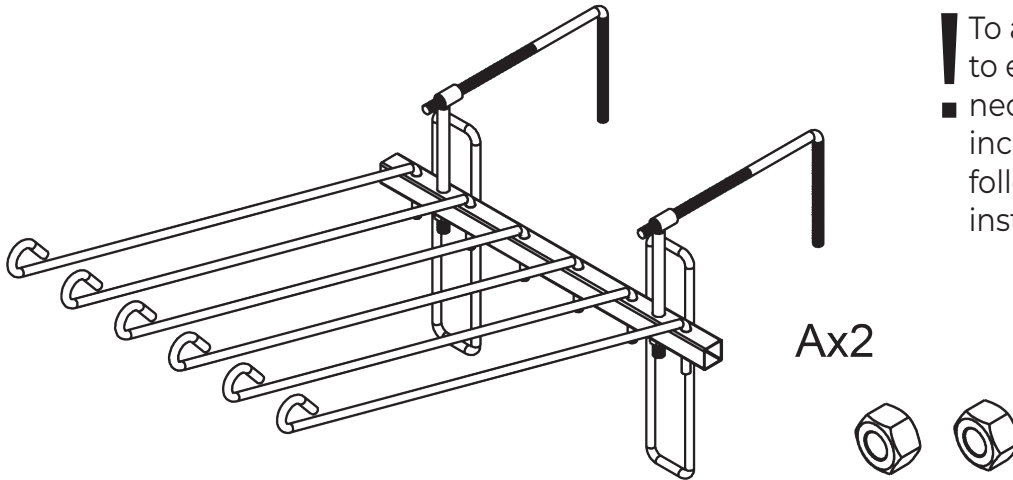

ASSEMBLY INSTRUCTIONS

#43160 Easy-Up® Pro Mini Swing Arm Blanket and Saddle Pad Rack

! To assemble, check to ensure that all necessary parts are included. Please follow the assembly instructions carefully.