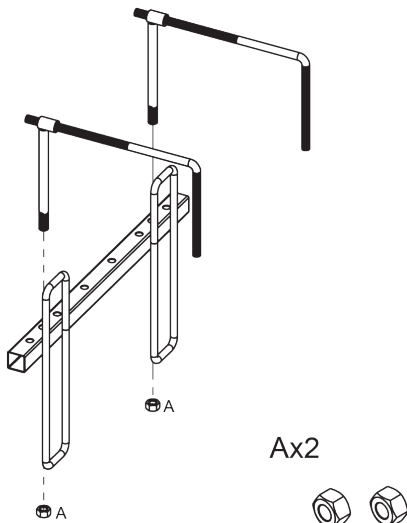

ASSEMBLY INSTRUCTIONS

#43160 Easy-Up® Pro Mini Swing Arm Blanket and Saddle Pad Rack

! To assemble, check to ensure that all necessary parts are included. Please follow the assembly instructions carefully.

1.

3.

2.

Schneider Saddlery

8255 E. Washington Street | Chagrin Falls, OH 44023

SSTACK.COM