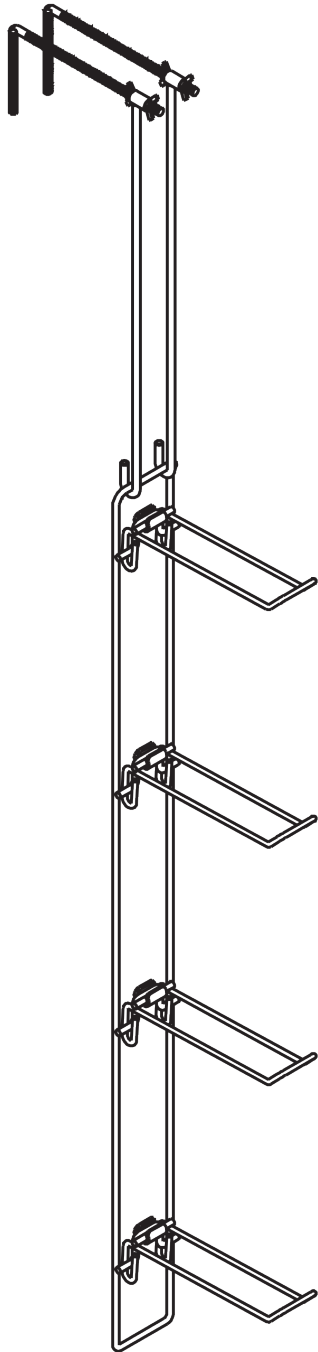

# ASSEMBLY INSTRUCTIONS

## #43314 Easy-Up® Pro Fold Down Hat Can Rack

! To assemble, check to ensure that all necessary parts are included. Please follow the assembly instructions carefully.

Ax4

**Schneider Saddlery**

8255 E. Washington Street | Chagrin Falls, OH 44023