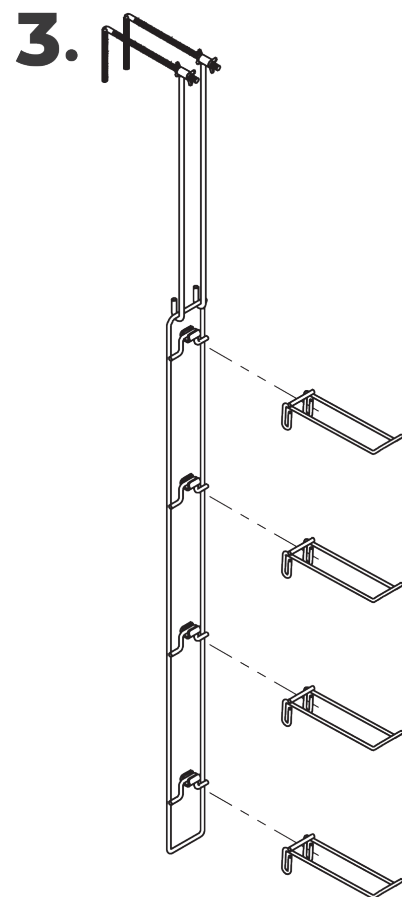

## #43314 Easy-Up® Pro Fold Down Hat Can Rack

! To assemble, check to ensure that all necessary parts are included. Please follow the assembly instructions carefully.

Ax4

**Schneider Saddlery**

8255 E. Washington Street | Chagrin Falls, OH 44023