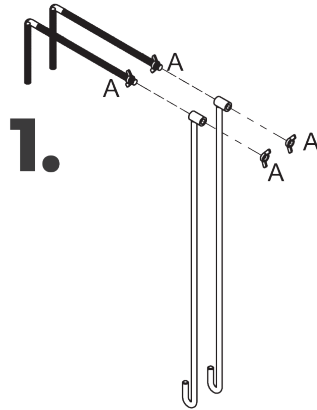

## #43314 Easy-Up® Pro Fold Down Hat Can Rack

! To assemble, check to ensure that all necessary parts are included. Please follow the assembly instructions carefully.

Ax4

**Schneider Saddlery**

8255 E. Washington Street | Chagrin Falls, OH 44023