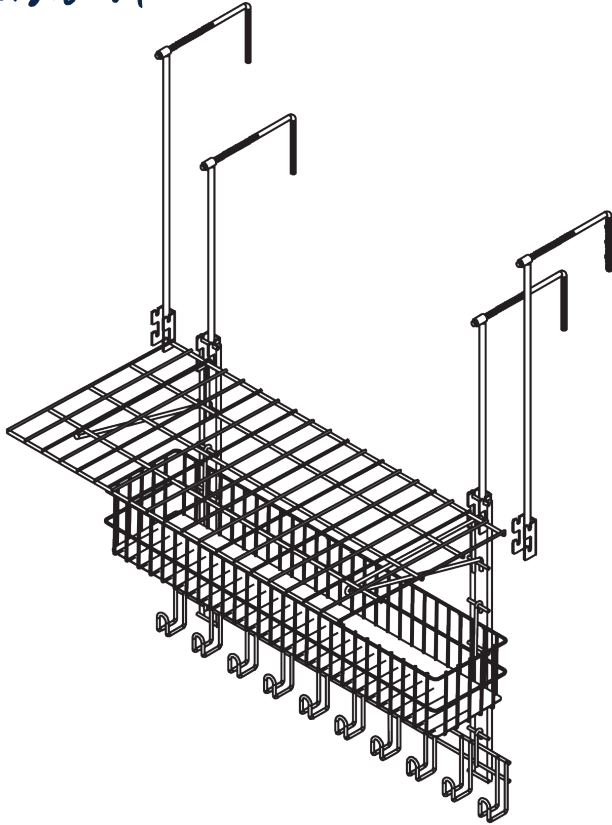

## ASSEMBLY INSTRUCTIONS

### #43628 Easy-Up<sup>®</sup> Pro Basket & Shelf Hanging Rack

**!** To assemble, check to ensure that all necessary parts are included. Please follow the assembly instructions carefully.

**1.**

2 pairs of adjustable hooks