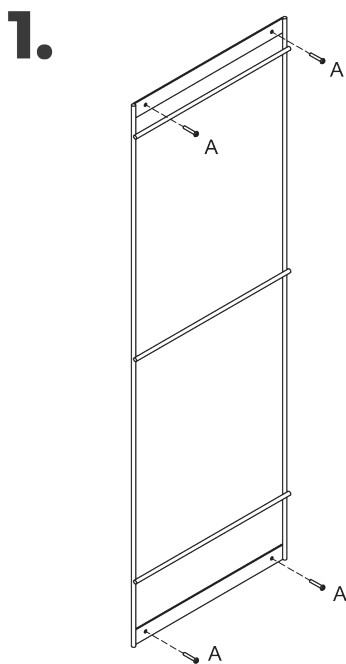

## ASSEMBLY INSTRUCTIONS

### #43637 Easy-Up<sup>®</sup> Pro Extra Large Mounted Groom Room Rack

Ax4

! To assemble, check to ensure that all necessary parts are included. Please follow the assembly instructions carefully.

**Schneider Saddlery**