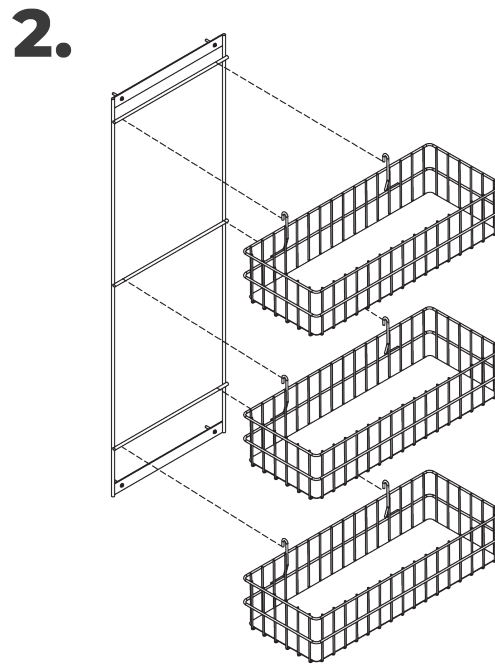

## ASSEMBLY INSTRUCTIONS

### #43637 Easy-Up<sup>®</sup> Pro Extra Large Mounted Groom Room Rack

Ax4

! To assemble, check to ensure that all necessary parts are included. Please follow the assembly instructions carefully.

**Schneider Saddlery**