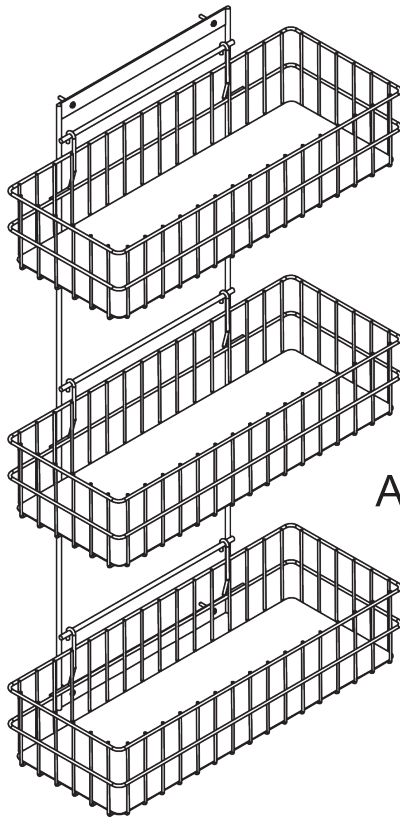

## ASSEMBLY INSTRUCTIONS

### #43637 Easy-Up<sup>®</sup> Pro Extra Large Mounted Groom Room Rack

Ax4

! To assemble, check to ensure that all necessary parts are included. Please follow the assembly instructions carefully.

**Schneider Saddlery**