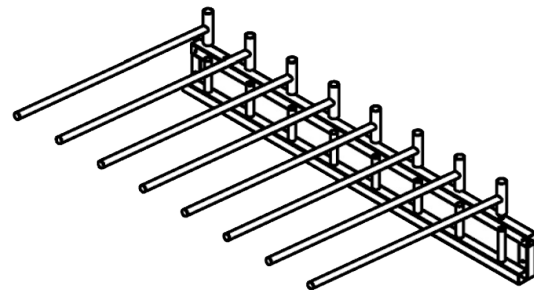

ASSEMBLY INSTRUCTIONS

#43645 Easy-Up[®] Pro Series Swinging Blanket Bar and Saddle Pad Rack

! To assemble, check to ensure that all necessary parts are included. Please follow the assembly instructions carefully.

Ax4

Bx2

1.1

1.2

2.1

2.2

Schneider Saddlery

8255 E. Washington Street | Chagrin Falls, OH 44023