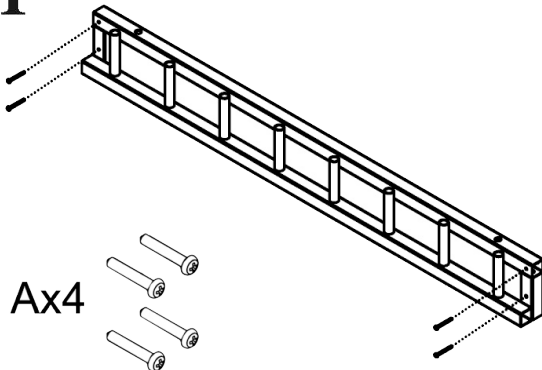

ASSEMBLY INSTRUCTIONS

#43645 Easy-Up[®] Pro Series Swinging Blanket Bar and Saddle Pad Rack

! To assemble, check to ensure that all necessary parts are included. Please follow the assembly instructions carefully.

Ax4

Bx2

1.1

1.2

2.1

2.2

Schneider Saddlery

8255 E. Washington Street | Chagrin Falls, OH 44023