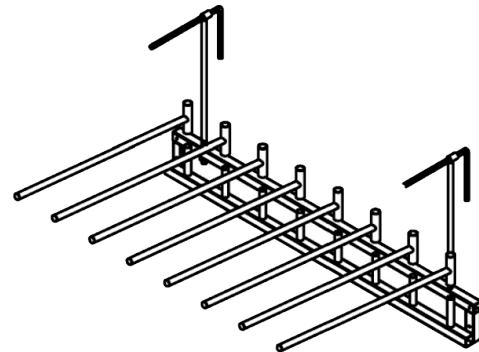

ASSEMBLY INSTRUCTIONS

#43645 Easy-Up[®] Pro Series Swinging Blanket Bar and Saddle Pad Rack

! To assemble, check to ensure that all necessary parts are included. Please follow the assembly instructions carefully.

Ax4

Bx2

1.1

1.2

2.1

2.2

Schneider Saddlery

8255 E. Washington Street | Chagrin Falls, OH 44023