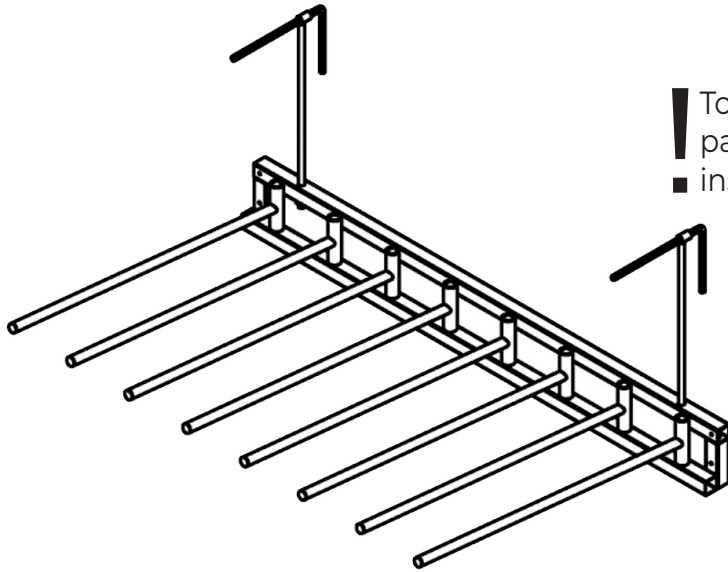

ASSEMBLY INSTRUCTIONS

#43645 Easy-Up[®] Pro Series Swinging Blanket Bar and Saddle Pad Rack

! To assemble, check to ensure that all necessary parts are included. Please follow the assembly instructions carefully.

Ax4

Bx2

1.1

1.2

2.1

2.2

Schneider Saddlery

8255 E. Washington Street | Chagrin Falls, OH 44023