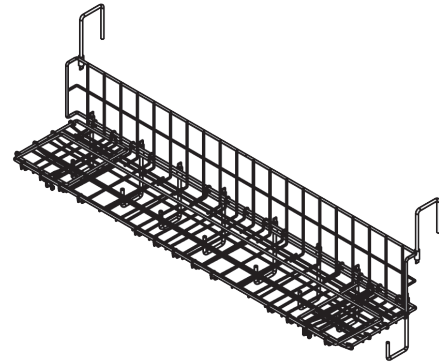

ASSEMBLY INSTRUCTIONS

#43822 Easy-Up[®] Pro Portable Collapsible Basket with Tack Hangers

1.

2.

3.

4.

5.