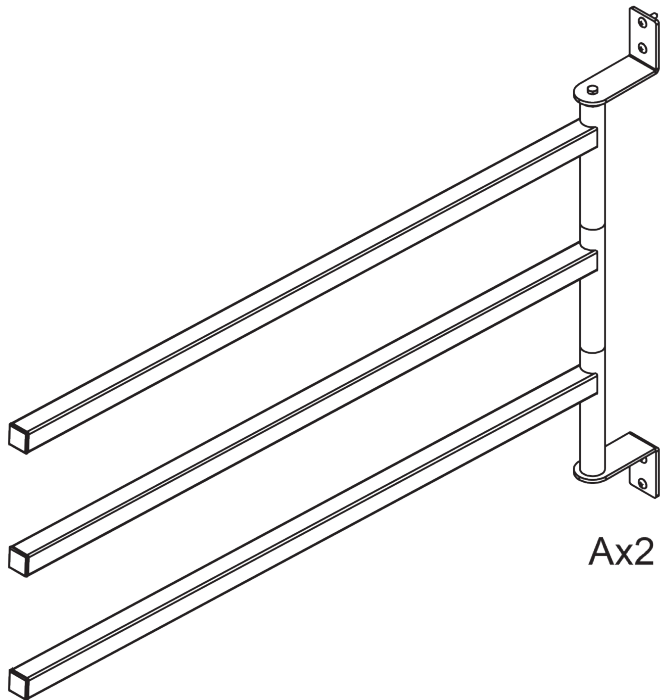

ASSEMBLY INSTRUCTIONS

#44208 Easy-Up[®] Pro Series Mounted 3 Arm Swivel Saddle Pad Rack

! To assemble, check to ensure that all necessary parts are included. Please follow the assembly instructions carefully.

Ax2

Bx4

Cx1

1.

Ax2

Cx1

2.

Bx4