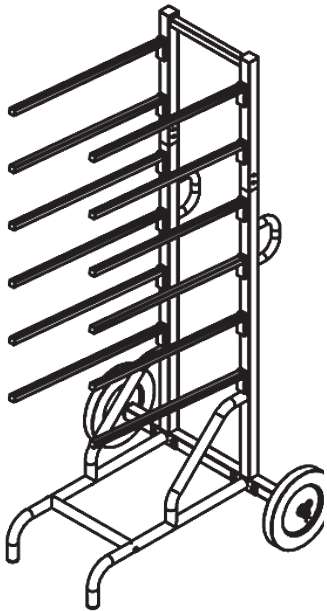

ASSEMBLY INSTRUCTIONS

#44210 Easy-Up Pro[®] 12 Arm Pad Rack On Wheels

! To assemble, check to ensure that all necessary parts are included. Please follow the assembly instructions carefully.

Step 1

Step 2

Step 3

Step 4

ASSEMBLY INSTRUCTIONS

#44210 Easy-Up Pro[®] 12 Arm Pad Rack On Wheels

! To assemble, check to ensure that all necessary parts are included. Please follow the assembly instructions carefully.