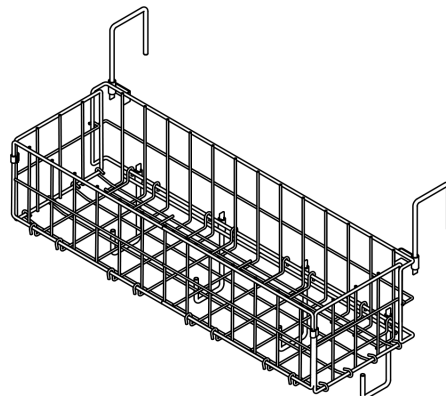

ASSEMBLY INSTRUCTIONS

#45266 Easy-Up Collapsible 24" Basket & Tack Rack

! To assemble, check to ensure that all necessary parts are included. Please follow the assembly instructions carefully.

A x 2

1.

2.

3.

4.

5.

Schneider Saddlery

8255 E. Washington Street | Chagrin Falls, OH 44023

SSTACK.COM