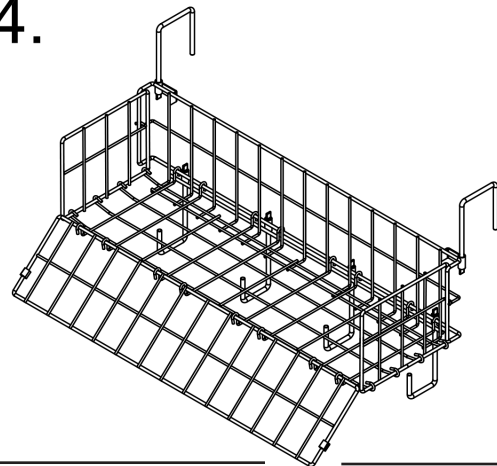

ASSEMBLY INSTRUCTIONS

#45266 Easy-Up Collapsible 24" Basket & Tack Rack

! To assemble, check to ensure that all necessary parts are included. Please follow the assembly instructions carefully.

A x 2

1.

2.

3.

4.

5.

Schneider Saddlery

8255 E. Washington Street | Chagrin Falls, OH 44023

SSTACK.COM