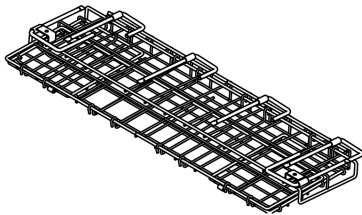

ASSEMBLY INSTRUCTIONS

#45266 Easy-Up Collapsible 24" Basket & Tack Rack

! To assemble, check to ensure that all necessary parts are included. Please follow the assembly instructions carefully.

A x 2

1.

2.

3.