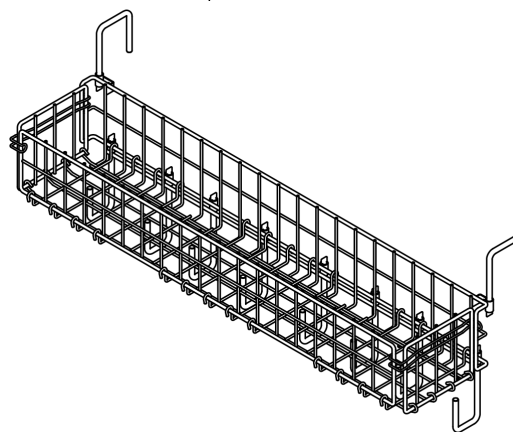

ASSEMBLY INSTRUCTIONS

#45267 Easy-Up Pro Collapsible Basket Tack Rack

! To assemble, check to ensure that all necessary parts are included.
Please follow the assembly instructions carefully.

1.

2.

3.

4.

Schneider Saddlery