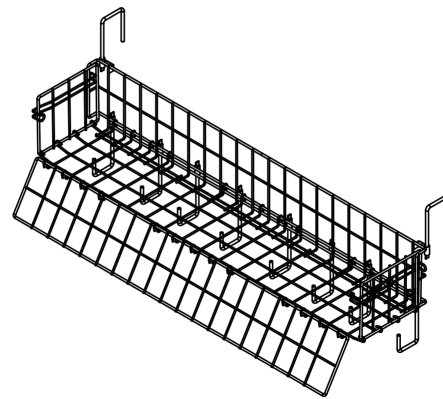

ASSEMBLY INSTRUCTIONS

#45267 Easy-Up Pro Collapsible Basket Tack Rack

! To assemble, check to ensure that all necessary parts are included.
Please follow the assembly instructions carefully.

1.

2.

3.

4.

Schneider Saddlery