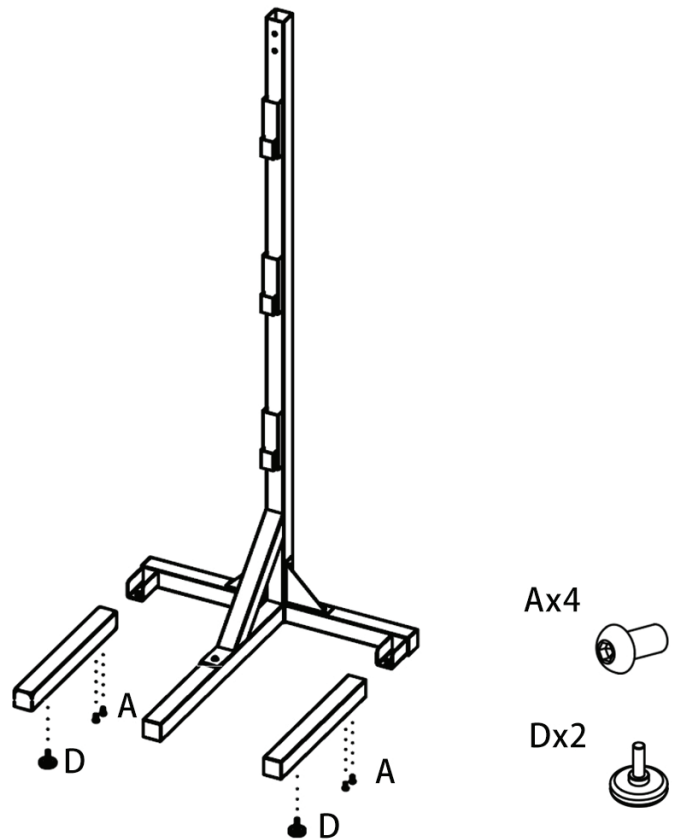

Step 3

Schneider Saddlery

8255 E. Washington Street | Chagrin Falls, OH 44023

SSTACK.COM