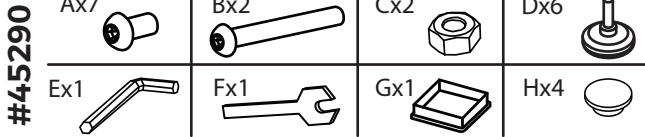

Step 1

Schneider Saddlery

8255 E. Washington Street | Chagrin Falls, OH 44023

SSTACK.COM

ASSEMBLY INSTRUCTIONS

#45290 Pro Tiered Multi Saddle Rack Stands

To assemble, check to ensure that all necessary parts are included. Please follow the assembly instructions carefully.