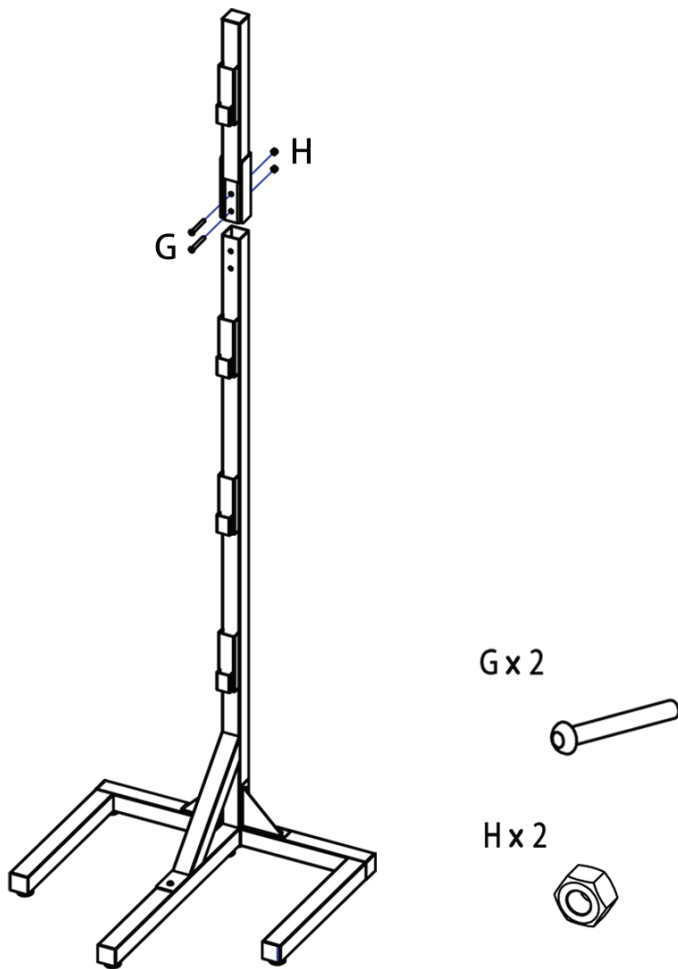

ASSEMBLY INSTRUCTIONS

#45291 Pro Tiered Multi Saddle Rack Stands

#45291

Ax7	Bx2	Cx2	Dx6
Ex1	Fx1	Gx1	Hx4
	Ix1	Jx1	

To assemble, check to ensure that all necessary parts are included. Please follow the assembly instructions carefully.

Step 4

Step 5

Schneider Saddlery

8255 E. Washington Street | Chagrin Falls, OH 44023

SSTACK.COM