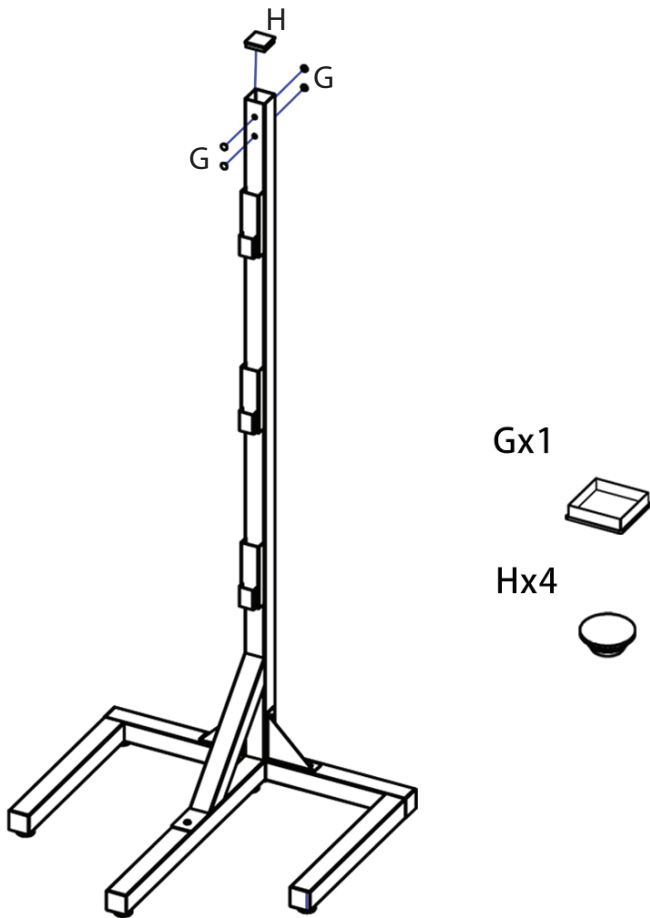

ASSEMBLY INSTRUCTIONS

#45290 Pro Tiered Multi Saddle Rack Stands

To assemble, check to ensure that all necessary parts are included. Please follow the assembly instructions carefully.

Step 4

Step 5

Schneider Saddlery

8255 E. Washington Street | Chagrin Falls, OH 44023

SSTACK.COM