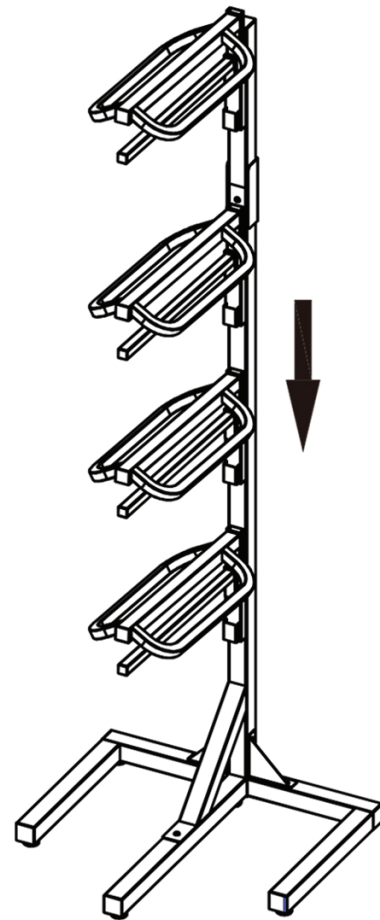

Step 5

Schneider Saddlery

8255 E. Washington Street | Chagrin Falls, OH 44023

SSTACK.COM