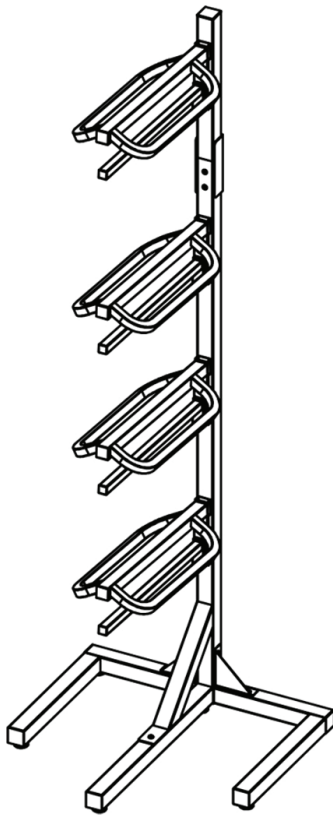

ASSEMBLY INSTRUCTIONS

#45291 Pro Tiered Multi Saddle Rack Stands

#45291

Ax7	Bx2	Cx2	Dx6
Ex1	Fx1	Gx1	Hx4
	Ix1	Jx1	

To assemble, check to ensure that all necessary parts are included. Please follow the assembly instructions carefully.

Step 1

Schneider Saddlery

8255 E. Washington Street | Chagrin Falls, OH 44023

SSTACK.COM

ASSEMBLY INSTRUCTIONS

#45291 Pro Tiered Multi Saddle Rack Stands

#45291

Ax7	Bx2	Cx2	Dx6
Ex1	Fx1	Gx1	Hx4
	Ix1	Jx1	

To assemble, check to ensure that all necessary parts are included. Please follow the assembly instructions carefully.

Step 2

Step 3

Schneider Saddlery

8255 E. Washington Street | Chagrin Falls, OH 44023

SSTACK.COM