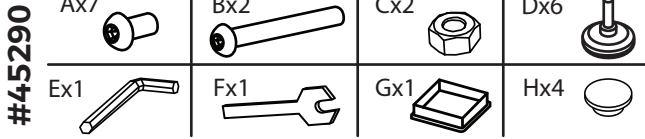

Step 2

Step 3

Schneider Saddlery

8255 E. Washington Street | Chagrin Falls, OH 44023

SSTACK.COM

ASSEMBLY INSTRUCTIONS

#45290 Pro Tiered Multi Saddle Rack Stands

To assemble, check to ensure that all necessary parts are included. Please follow the assembly instructions carefully.