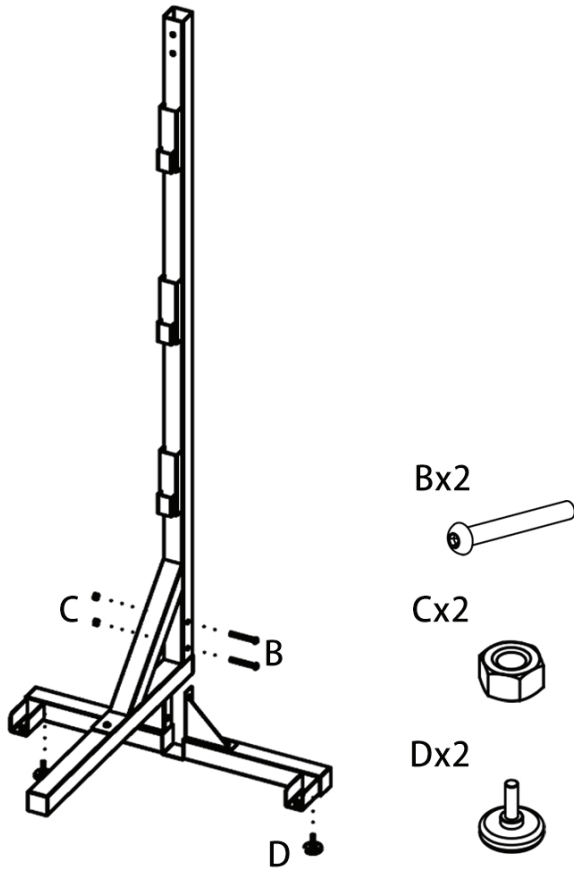

ASSEMBLY INSTRUCTIONS

#45290 Pro Tiered Multi Saddle Rack Stands

To assemble, check to ensure that all necessary parts are included. Please follow the assembly instructions carefully.

Step 2

Step 3

Schneider Saddlery

8255 E. Washington Street | Chagrin Falls, OH 44023

SSTACK.COM