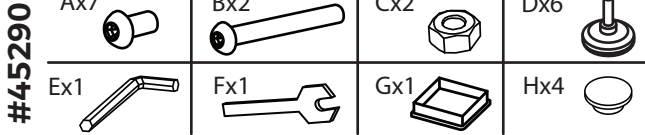

To assemble, check to ensure that all necessary parts are included. Please follow the assembly instructions carefully.