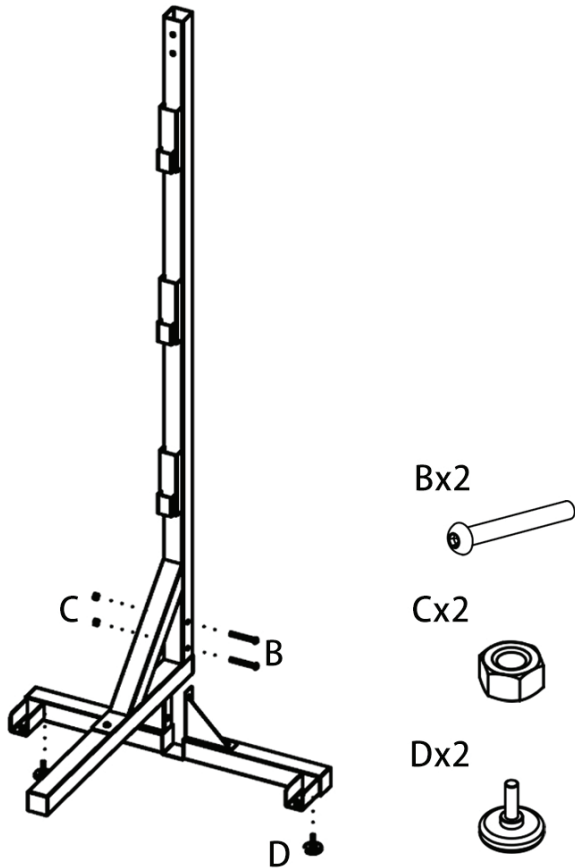

ASSEMBLY INSTRUCTIONS

#45291 Pro Tiered Multi Saddle Rack Stands

#45291

Ax7	Bx2	Cx2	Dx6
Ex1	Fx1	Gx1	Hx4
	Ix1	Jx1	

To assemble, check to ensure that all necessary parts are included. Please follow the assembly instructions carefully.

Step 2

Step 3

Schneider Saddlery

8255 E. Washington Street | Chagrin Falls, OH 44023

SSTACK.COM