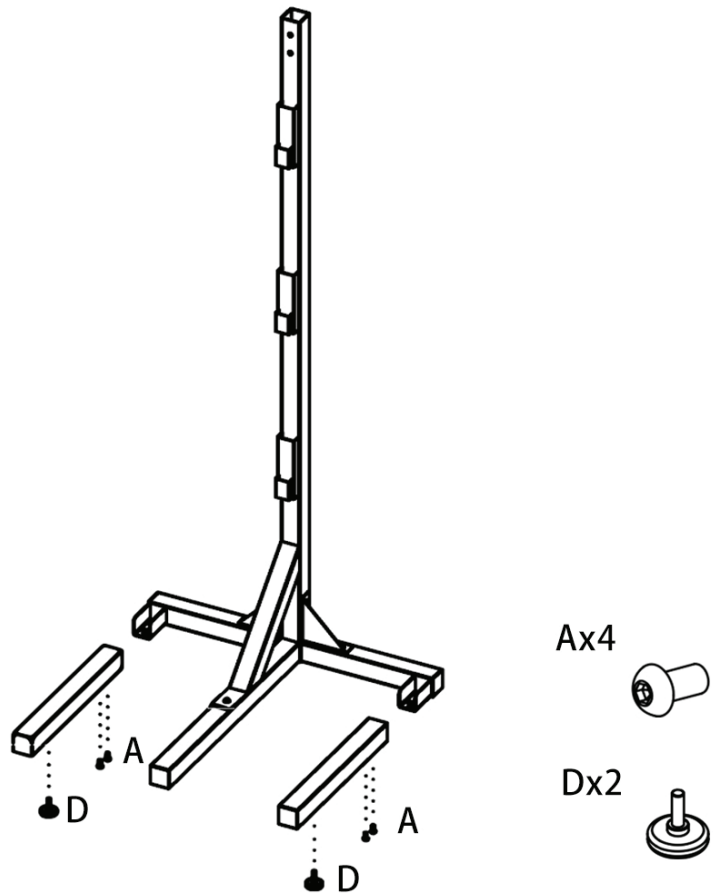

Step 3

Schneider Saddlery

8255 E. Washington Street | Chagrin Falls, OH 44023

SSTACK.COM