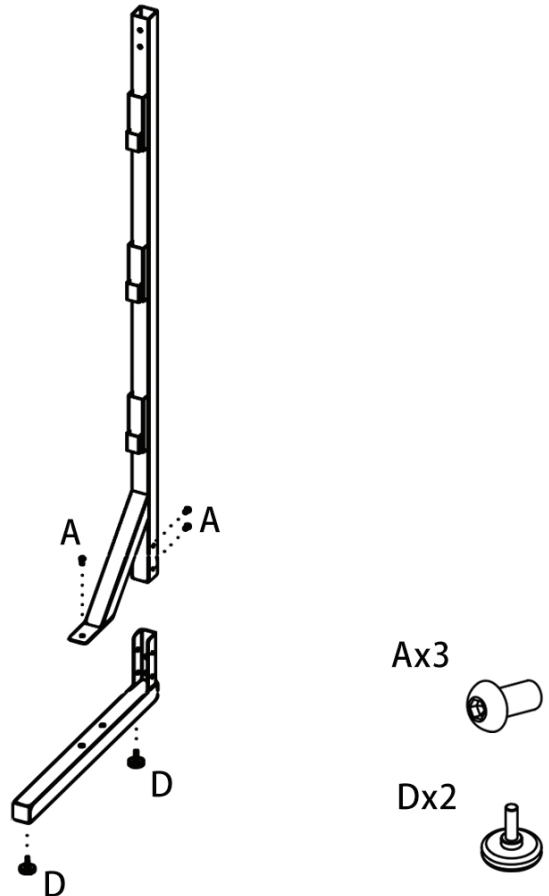

ASSEMBLY INSTRUCTIONS

#45291 Pro Tiered Multi Saddle Rack Stands

#45291

Ax7	Bx2	Cx2	Dx6
Ex1	Fx1	Gx1	Hx4
	Ix1	Jx1	

To assemble, check to ensure that all necessary parts are included. Please follow the assembly instructions carefully.

Step 1

Schneider Saddlery

8255 E. Washington Street | Chagrin Falls, OH 44023

SSTACK.COM

ASSEMBLY INSTRUCTIONS

#45291 Pro Tiered Multi Saddle Rack Stands

#45291

Ax7	Bx2	Cx2	Dx6
Ex1	Fx1	Gx1	Hx4
	Ix1	Jx1	