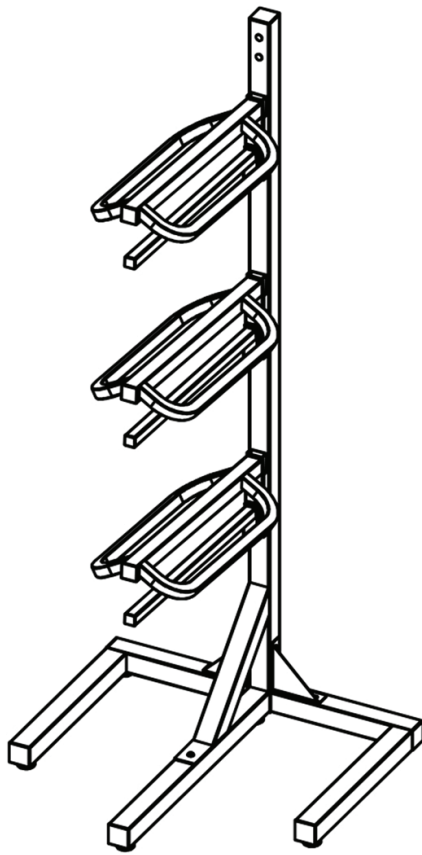

ASSEMBLY INSTRUCTIONS

#45291 Pro Tiered Multi Saddle Rack Stands

#45291

Ax7	Bx2	Cx2	Dx6
Ex1	Fx1	Gx1	Hx4
	Ix1	Jx1	

To assemble, check to ensure that all necessary parts are included. Please follow the assembly instructions carefully.

Step 4

Step 5

Schneider Saddlery

8255 E. Washington Street | Chagrin Falls, OH 44023

SSTACK.COM

ASSEMBLY INSTRUCTIONS

#45290 Pro Tiered Multi Saddle Rack Stands

To assemble, check to ensure that all necessary parts are included. Please follow the assembly instructions carefully.