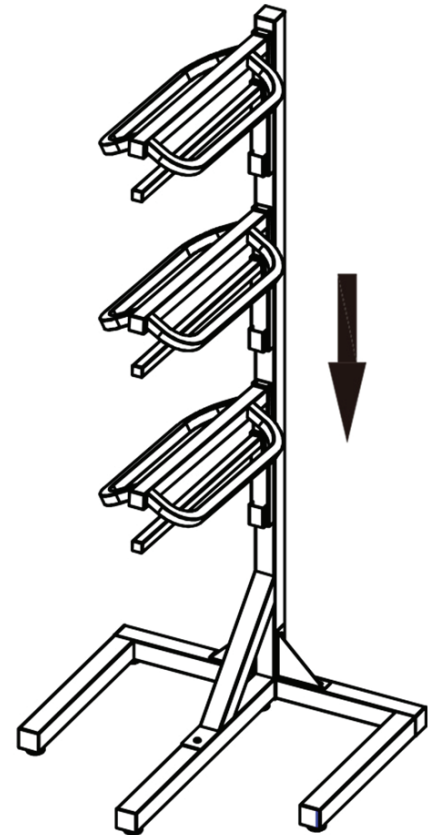

Schneider Saddlery

8255 E. Washington Street | Chagrin Falls, OH 44023

SSTACK.COM