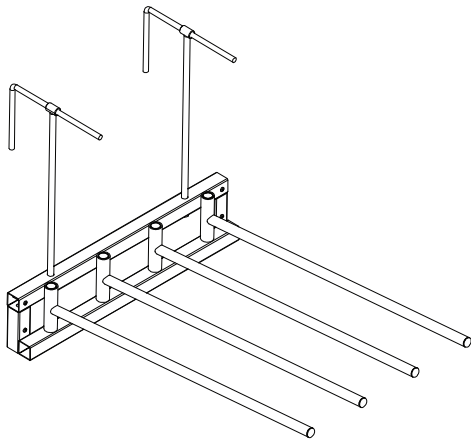

Ax2

Bx4

ASSEMBLY INSTRUCTIONS

#46549 Schneiders® Easy-Up® Pro 4 Arm Swinging Blanket Bar and Saddle Pad Rack

! To assemble, check to ensure that all necessary parts are included. Please follow the assembly instructions carefully.

Step 1.

Step 2.

Ax2

Schneider Saddlery

8255 E. Washington Street | Chagrin Falls, OH 44023

SSTACK.COM

ASSEMBLY INSTRUCTIONS

#46549 Schneiders[®] Easy-Up[®] Pro 4 Arm Swinging Blanket Bar and Saddle Pad Rack