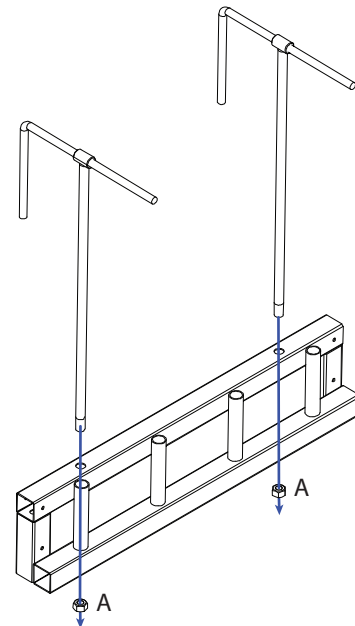

Ax2

Bx4

ASSEMBLY INSTRUCTIONS

#46549 Schneiders® Easy-Up® Pro 4 Arm Swinging Blanket Bar and Saddle Pad Rack

! To assemble, check to ensure that all necessary parts are included. Please follow the assembly instructions carefully.

Step 1.

Step 2.

Ax2

Schneider Saddlery

8255 E. Washington Street | Chagrin Falls, OH 44023

SSTACK.COM

ASSEMBLY INSTRUCTIONS

#46549 Schneiders[®] Easy-Up[®] Pro 4 Arm Swinging Blanket Bar and Saddle Pad Rack

! To assemble, check to ensure that all necessary parts are included. Please follow the assembly instructions carefully.

Ax2

Bx4

Step 3.

Step 4.

Bx4

Schneider Saddlery

8255 E. Washington Street | Chagrin Falls, OH 44023