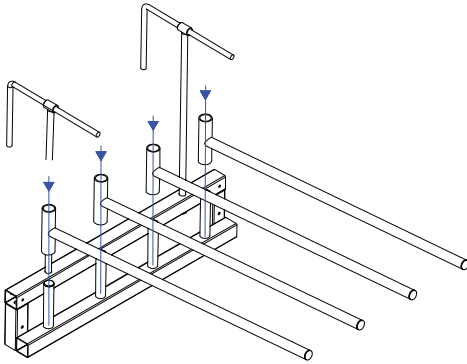

Ax2

Bx4

ASSEMBLY INSTRUCTIONS

#46549 Schneiders® Easy-Up® Pro 4 Arm Swinging Blanket Bar and Saddle Pad Rack

! To assemble, check to ensure that all necessary parts are included. Please follow the assembly instructions carefully.

Step 1.

Step 2.

Ax2

Schneider Saddlery

8255 E. Washington Street | Chagrin Falls, OH 44023

SSTACK.COM

ASSEMBLY INSTRUCTIONS

#46549 Schneiders[®] Easy-Up[®] Pro 4 Arm Swinging Blanket Bar and Saddle Pad Rack

! To assemble, check to ensure that all necessary parts are included. Please follow the assembly instructions carefully.

Ax2

Bx4

Step 3.

Step 4.

Bx4

Schneider Saddlery

8255 E. Washington Street | Chagrin Falls, OH 44023