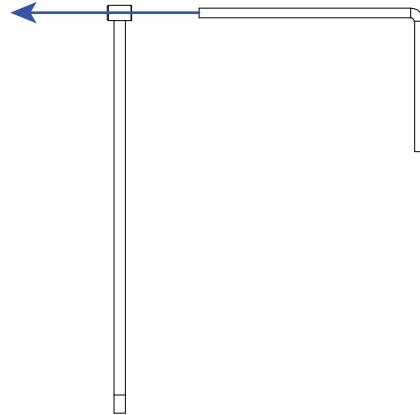

Ax2

Bx4

ASSEMBLY INSTRUCTIONS

#46549 Schneiders® Easy-Up® Pro 4 Arm Swinging Blanket Bar and Saddle Pad Rack

! To assemble, check to ensure that all necessary parts are included. Please follow the assembly instructions carefully.

Step 1.

Step 2.

Ax2

Schneider Saddlery

8255 E. Washington Street | Chagrin Falls, OH 44023

SSTACK.COM

ASSEMBLY INSTRUCTIONS

#46549 Schneiders[®] Easy-Up[®] Pro 4 Arm Swinging Blanket Bar and Saddle Pad Rack