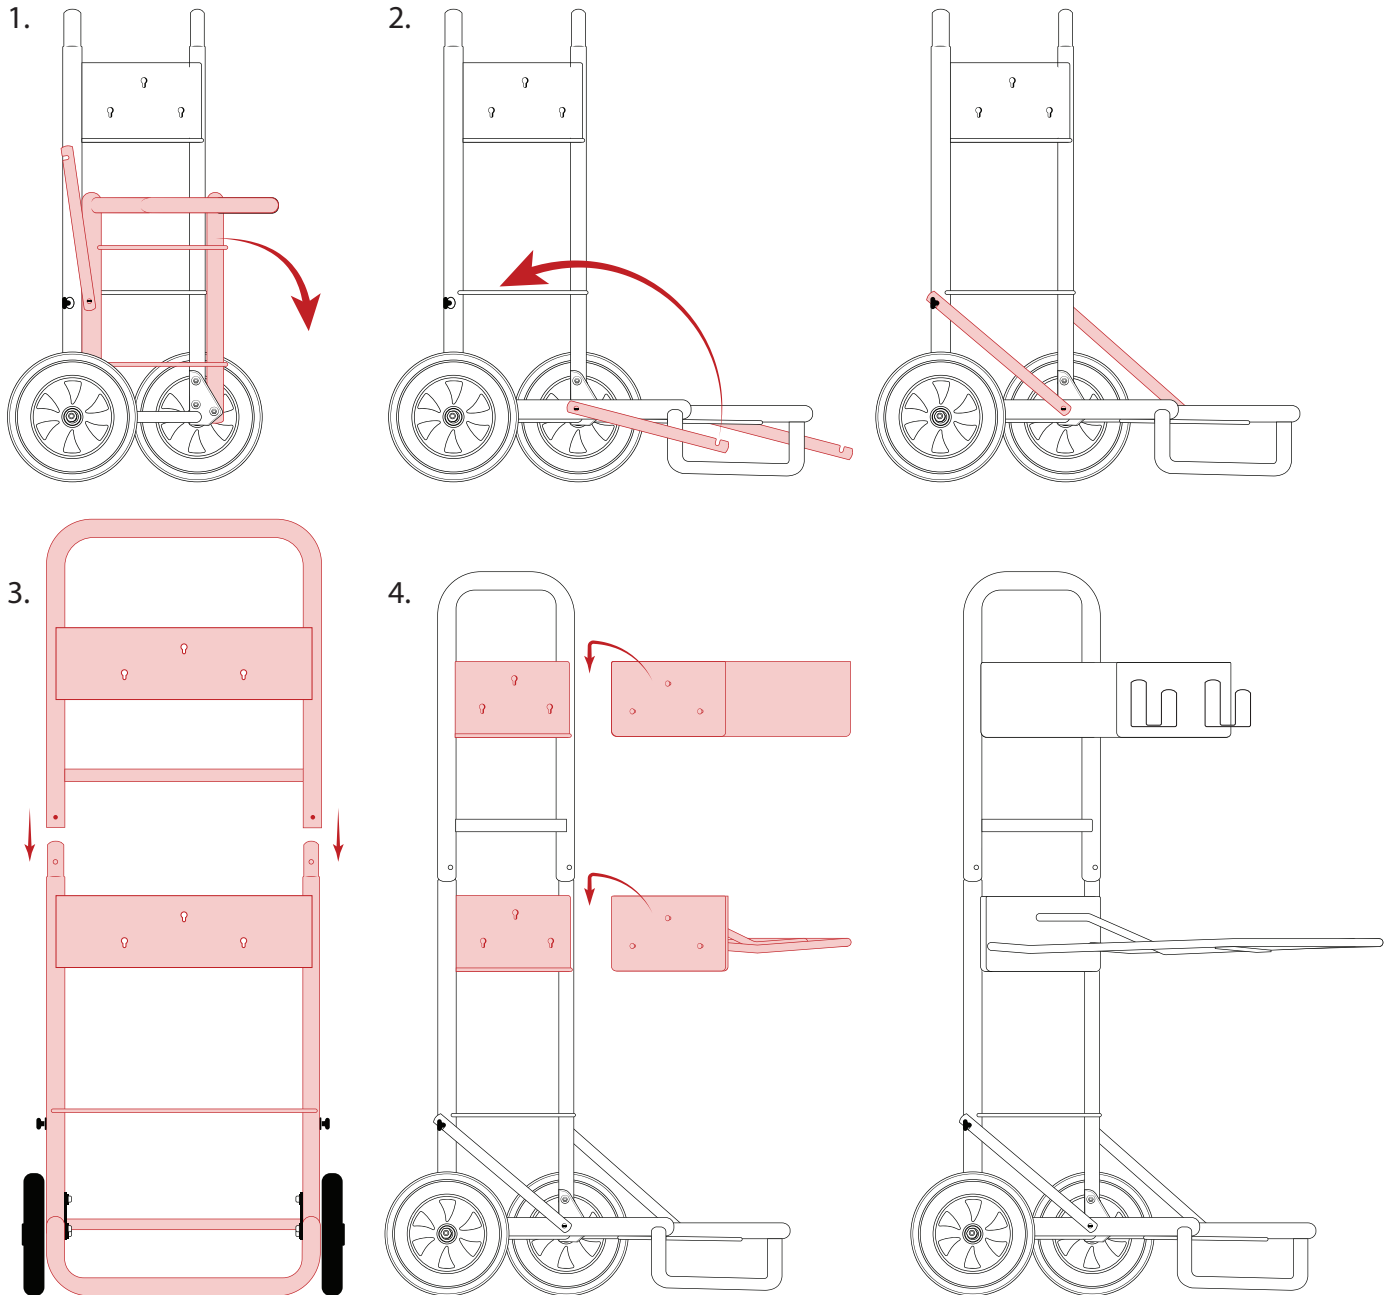

ASSEMBLY INSTRUCTIONS

#46686 Schneiders[®] Easy-Up[®] English Saddle & Grooming Cart

! To assemble, check to ensure that all necessary parts are included. Please follow the assembly instructions carefully.

Schneider Saddlery

8255 E. Washington Street | Chagrin Falls, OH 44023

SSTACK.COM