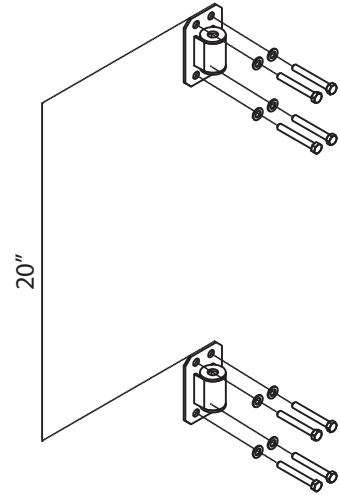

ASSEMBLY INSTRUCTIONS

#47210 Easy-Up® Titan Horseshoe Stall Gate With Yoke - 48" Wide

To assemble, check to ensure that all necessary parts are included. Please follow the assembly instructions carefully.

Step 1.

Step 2.

Step 3.

Schneider Saddlery

8255 E. Washington Street | Chagrin Falls, OH 44023

SSTACK.COM