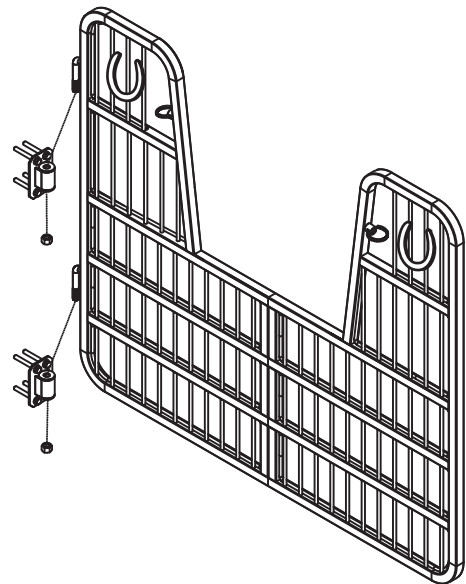

ASSEMBLY INSTRUCTIONS

#47210 Easy-Up® Titan Horseshoe Stall Gate With Yoke - 48" Wide

To assemble, check to ensure that all necessary parts are included. Please follow the assembly instructions carefully.

Step 1.

Step 2.

Step 3.

Schneider Saddlery

8255 E. Washington Street | Chagrin Falls, OH 44023

SSTACK.COM