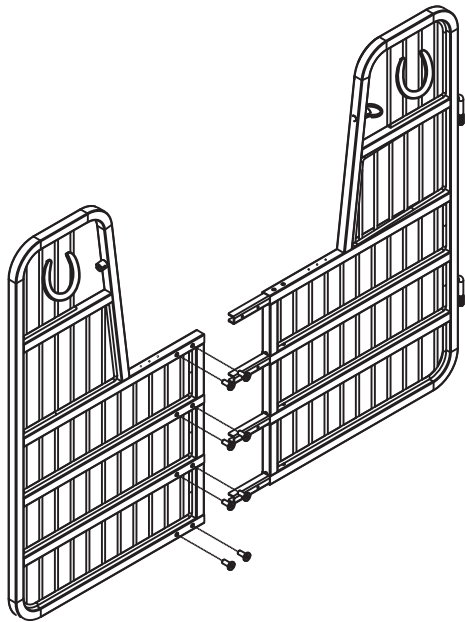

ASSEMBLY INSTRUCTIONS

#47210 Easy-Up® Titan Horseshoe Stall Gate With Yoke - 48" Wide

To assemble, check to ensure that all necessary parts are included. Please follow the assembly instructions carefully.

Step 1.

Step 2.

Step 3.

Schneider Saddlery

8255 E. Washington Street | Chagrin Falls, OH 44023

SSTACK.COM