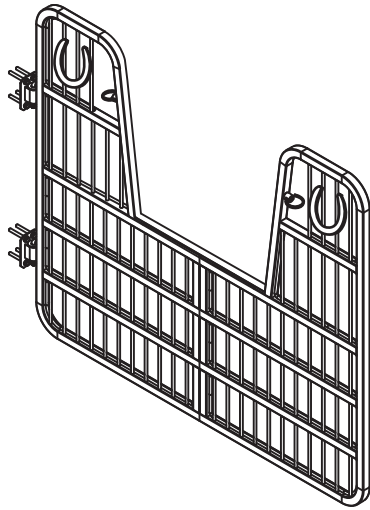

ASSEMBLY INSTRUCTIONS

#47210 Easy-Up® Titan Horseshoe Stall Gate With Yoke - 48" Wide

To assemble, check to ensure that all necessary parts are included. Please follow the assembly instructions carefully.