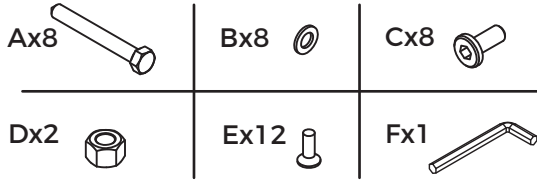

ASSEMBLY INSTRUCTIONS

#47210 Easy-Up® Titan Horseshoe Stall Gate With Yoke - 48" Wide

To assemble, check to ensure that all necessary parts are included. Please follow the assembly instructions carefully.