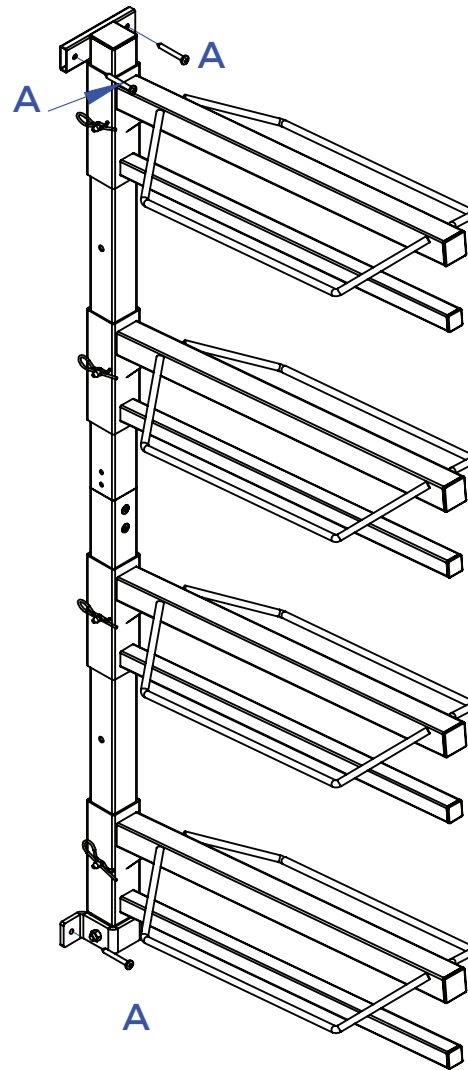

Step 4

Schneider Saddlery

8255 E. Washington Street | Chagrin Falls, OH 44023

SSTACK.COM