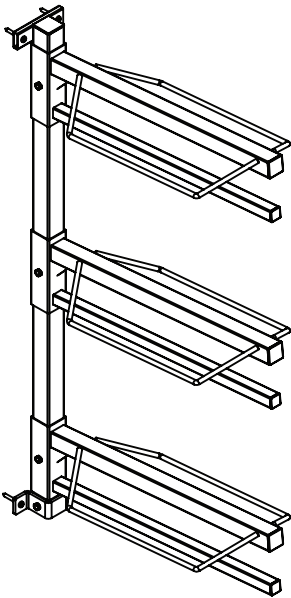

ASSEMBLY INSTRUCTIONS

#42274c Easy-Up® Pro Tiered Saddle Rack with Pad Bar

3 Tier	Ax4	Bx1	Cx4	Dx2
	Ex3			
4 Tier	Ax4	Bx1	Cx1	D4 x4
	E4 x4	F x2	Gx2	Hx1

To assemble, check to ensure that all necessary parts are included. Please follow the assembly instructions carefully.

Step 1 (4 Tier Only)

3 Tier

4 Tier

Schneider Saddlery

8255 E. Washington Street | Chagrin Falls, OH 44023

SSTACK.COM

ASSEMBLY INSTRUCTIONS

#42274c Easy-Up® Pro Tiered Saddle Rack with Pad Bar

To assemble, check to ensure that all necessary parts are included. Please follow the assembly instructions carefully.

Step 2

Tier 4 Depicted

(3 Tier)

(4 Tier)

Schneider Saddlery

8255 E. Washington Street | Chagrin Falls, OH 44023

SSTACK.COM

ASSEMBLY INSTRUCTIONS

#42274c Easy-Up[®] Pro Tiered Saddle Rack with Pad Bar

To assemble, check to ensure that all necessary parts are included. Please follow the assembly instructions carefully.