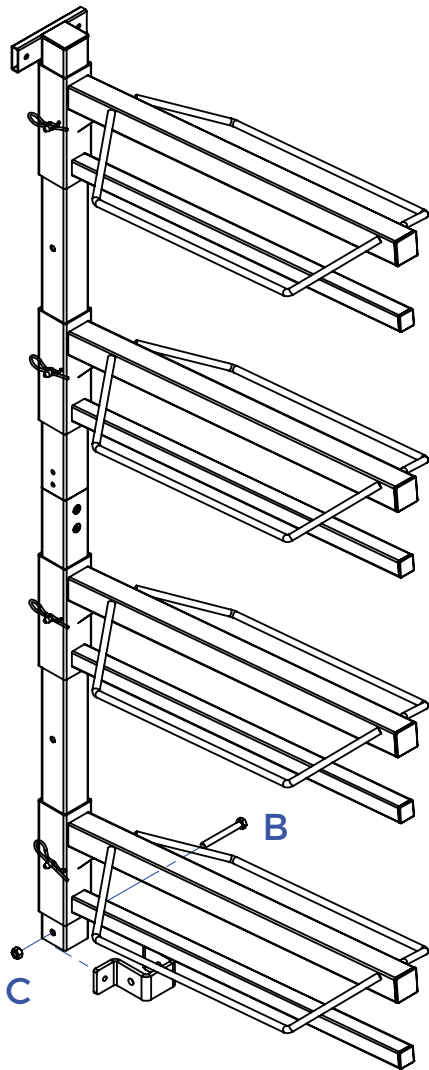

ASSEMBLY INSTRUCTIONS

#42274c Easy-Up® Pro Tiered Saddle Rack with Pad Bar

To assemble, check to ensure that all necessary parts are included. Please follow the assembly instructions carefully.

Step 3

Step 4

Schneider Saddlery

8255 E. Washington Street | Chagrin Falls, OH 44023

SSTACK.COM