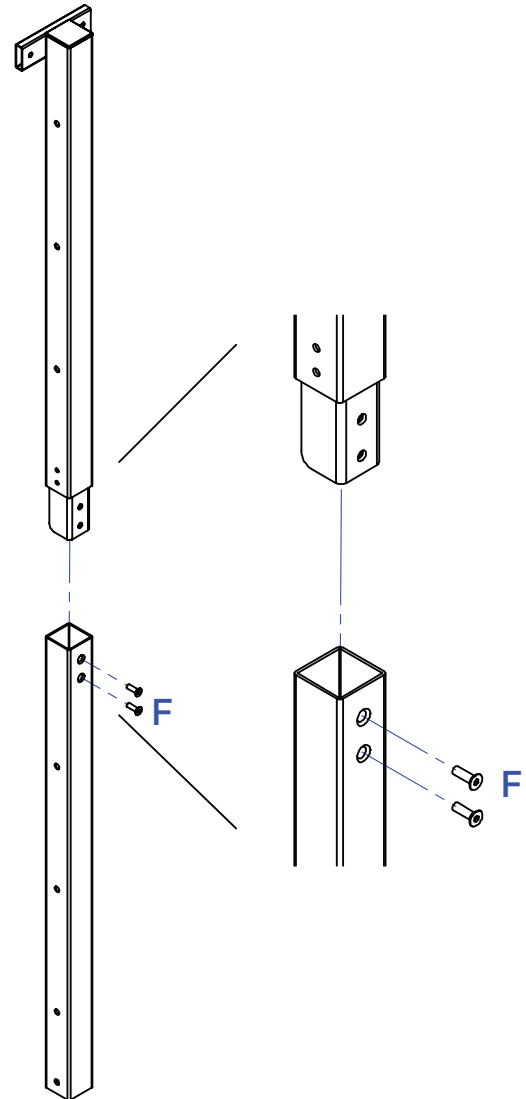

ASSEMBLY INSTRUCTIONS

#42274c Easy-Up® Pro Tiered Saddle Rack with Pad Bar

3 Tier	Ax4	Bx1	Cx4	Dx2
	Ex3			
4 Tier	Ax4	Bx1	Cx1	D4 x4
	E4 x4	F x2	Gx2	Hx1

To assemble, check to ensure that all necessary parts are included. Please follow the assembly instructions carefully.

Step 1 (4 Tier Only)

3 Tier

4 Tier

Schneider Saddlery

8255 E. Washington Street | Chagrin Falls, OH 44023

SSTACK.COM

ASSEMBLY INSTRUCTIONS

#42274c Easy-Up® Pro Tiered Saddle Rack with Pad Bar

To assemble, check to ensure that all necessary parts are included. Please follow the assembly instructions carefully.

Step 2

Tier 4 Depicted

(3 Tier)

(4 Tier)

Schneider Saddlery

8255 E. Washington Street | Chagrin Falls, OH 44023