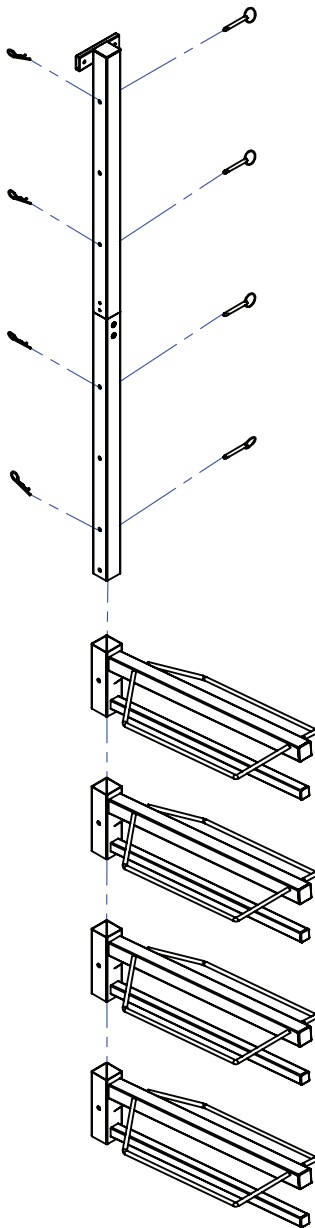

ASSEMBLY INSTRUCTIONS

#42274c Easy-Up® Pro Tiered Saddle Rack with Pad Bar

3 Tier	Ax4	Bx1	Cx4	Dx2
	Ex3			
4 Tier	Ax4	Bx1	Cx1	D4 x4
	E4 x4	F x2	Gx2	Hx1

To assemble, check to ensure that all necessary parts are included. Please follow the assembly instructions carefully.

Step 1 (4 Tier Only)

3 Tier

4 Tier

Schneider Saddlery

8255 E. Washington Street | Chagrin Falls, OH 44023

SSTACK.COM

ASSEMBLY INSTRUCTIONS

#42274c Easy-Up® Pro Tiered Saddle Rack with Pad Bar

To assemble, check to ensure that all necessary parts are included. Please follow the assembly instructions carefully.

Step 2

Tier 4 Depicted

(3 Tier)

(4 Tier)

Schneider Saddlery

8255 E. Washington Street | Chagrin Falls, OH 44023

SSTACK.COM

ASSEMBLY INSTRUCTIONS

#42274c Easy-Up[®] Pro Tiered Saddle Rack with Pad Bar

To assemble, check to ensure that all necessary parts are included. Please follow the assembly instructions carefully.