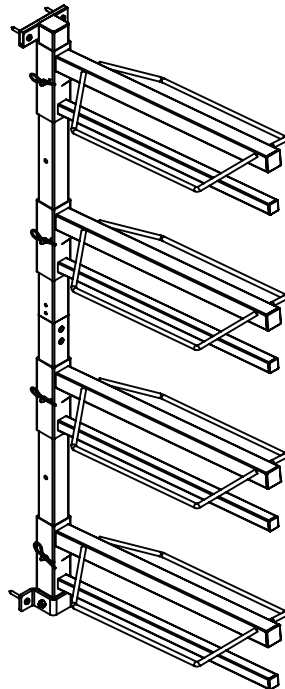

ASSEMBLY INSTRUCTIONS

#42274c Easy-Up® Pro Tiered Saddle Rack with Pad Bar

3 Tier	Ax4	Bx1	Cx4	Dx2
	Ex3			
4 Tier	Ax4	Bx1	Cx1	D4 x4
	E4 x4	F x2	Gx2	Hx1

To assemble, check to ensure that all necessary parts are included. Please follow the assembly instructions carefully.

Step 1 (4 Tier Only)

3 Tier

4 Tier

Schneider Saddlery

8255 E. Washington Street | Chagrin Falls, OH 44023

SSTACK.COM

ASSEMBLY INSTRUCTIONS

#42274c Easy-Up® Pro Tiered Saddle Rack with Pad Bar

To assemble, check to ensure that all necessary parts are included. Please follow the assembly instructions carefully.

Step 2

Tier 4 Depicted

(3 Tier)

(4 Tier)

Schneider Saddlery

8255 E. Washington Street | Chagrin Falls, OH 44023

SSTACK.COM

ASSEMBLY INSTRUCTIONS

#42274c Easy-Up[®] Pro Tiered Saddle Rack with Pad Bar

To assemble, check to ensure that all necessary parts are included. Please follow the assembly instructions carefully.