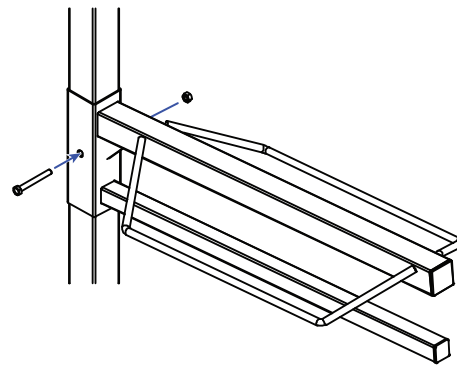

ASSEMBLY INSTRUCTIONS

#42274c Easy-Up® Pro Tiered Saddle Rack with Pad Bar

3 Tier	Ax4	Bx1	Cx4	Dx2
	Ex3			
4 Tier	Ax4	Bx1	Cx1	D4 x4
	E4 x4	F x2	Gx2	Hx1

To assemble, check to ensure that all necessary parts are included. Please follow the assembly instructions carefully.

Step 1 (4 Tier Only)

3 Tier

4 Tier

Schneider Saddlery

8255 E. Washington Street | Chagrin Falls, OH 44023

SSTACK.COM

ASSEMBLY INSTRUCTIONS

#42274c Easy-Up® Pro Tiered Saddle Rack with Pad Bar

To assemble, check to ensure that all necessary parts are included. Please follow the assembly instructions carefully.

Step 2

Tier 4 Depicted

(3 Tier)

(4 Tier)

Schneider Saddlery

8255 E. Washington Street | Chagrin Falls, OH 44023