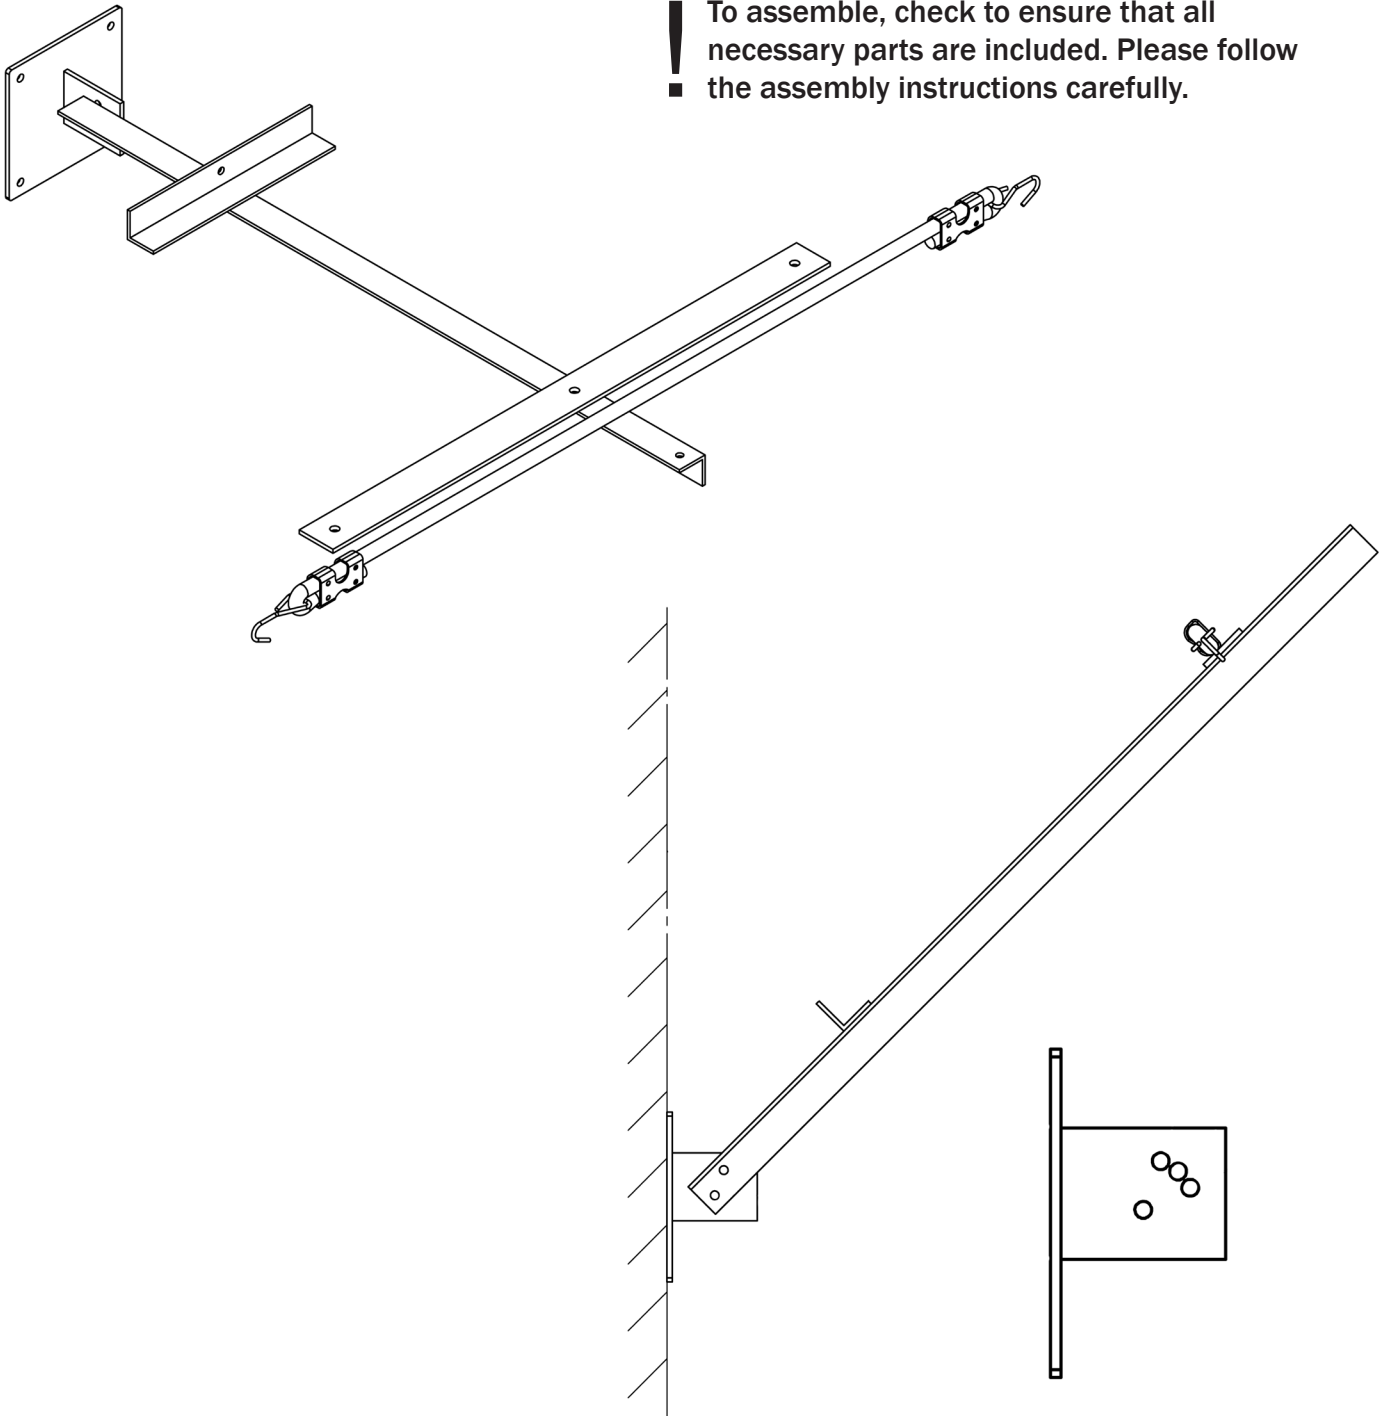

## ASSEMBLY INSTRUCTIONS

### #42781 Easy-Up® Mountable Fan Holder

! To assemble, check to ensure that all necessary parts are included. Please follow the assembly instructions carefully.

**Schneider Saddlery**

8255 E. Washington Street Chagrin Falls, OH 44023