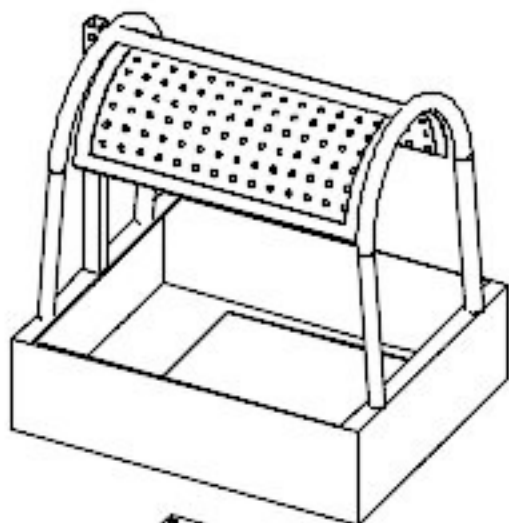

# Easy-Up<sup>®</sup> Saddle Wagon #42029

If you have any questions or concerns, please contact customer service toll free at  
**1-800-365-1311**  
or e-mail [service@sstack.com](mailto:service@sstack.com).

[sstack.com](http://sstack.com)

**SCHNEIDERS**  
Value Priced Horse Supplies Since 1948

8255 E. Washington St. Chagrin Falls, OH 44023