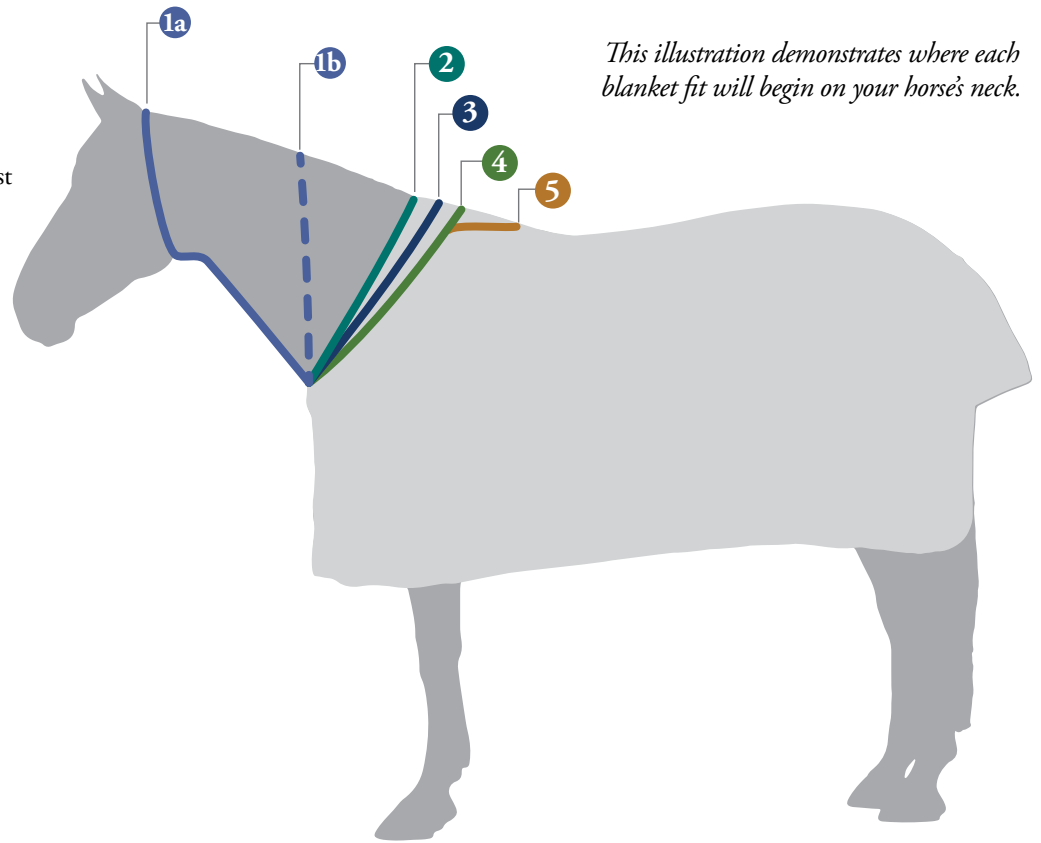

2 VTEK® Wither Relief

Raised, shaped area over the withers; extends 6-8" onto the mane.

3 Contour Collar Euro

Seam sealed shaped collar fully covers the withers & shoulders; extends 4-6" onto the mane.

4 Fitted V-Free®

Raised, shaped area over the withers up to the start of the mane.

5 Cutback

Cutback at withers for a rub-free fit.

This illustration demonstrates where each blanket fit will begin on your horse's neck.

Find your horse's **PERFECT FIT** from the features listed below...